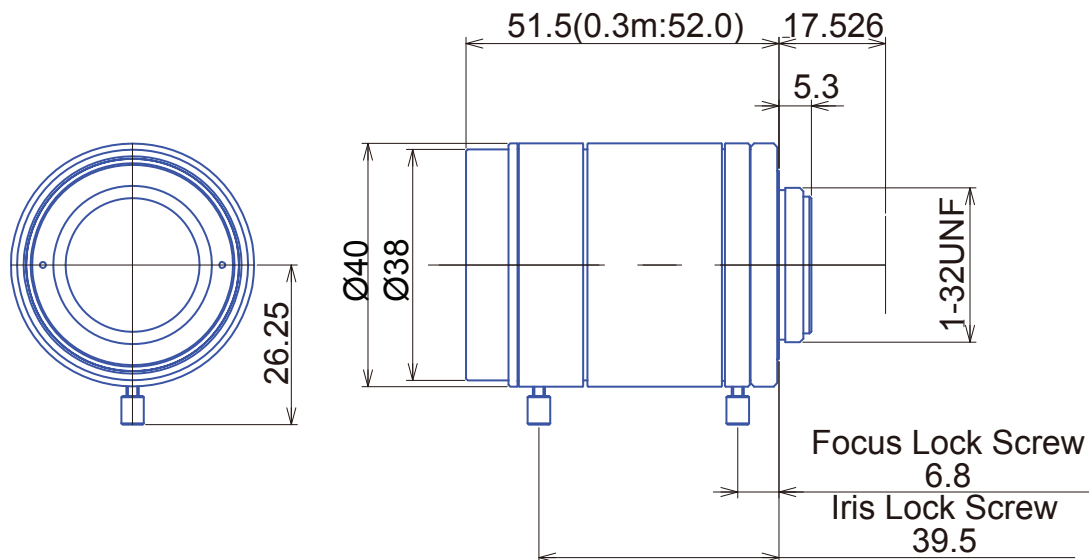

3 MP 1"

GMTHR412514MCN-1-SWIR

Part No.	GMTHR412514MCN-1-SWIR
Focal Length	12.5mm
Iris Range	f/1.4 - 22
Lens Format	1"
MOD	300 mm
Mount	C
Filter Thread	M35.5 x P0.5
Angle of View	55.7° x 42.7° x 67.8°
Dimension (DxL)	Ø40 x 52