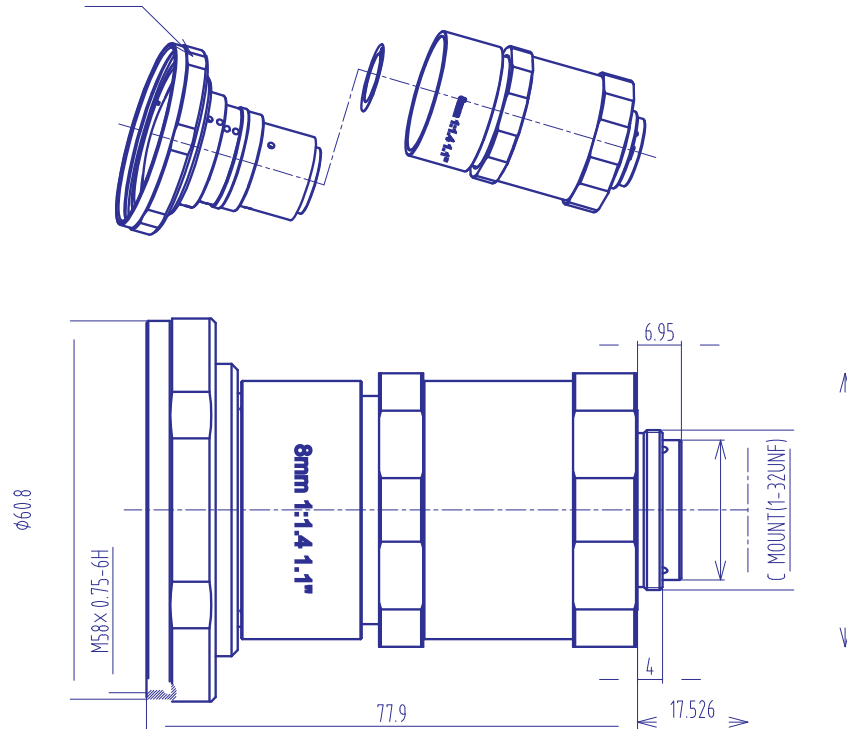

12 MP 1.1"

GM12HR58014MC-1.4

Part No.	GM12HR58014MC-1.4
Focal Length	8mm
Iris Range	f/1.4 / 2.8 / 4 / 8
Lens Format	1.1"
MOD	100 mm
Mount	C
Filter Thread	M58 x P0.75
Angle of View	84.8° x 68° x 98.4°
Dimension (DxL)	Ø60.8 x 84.85