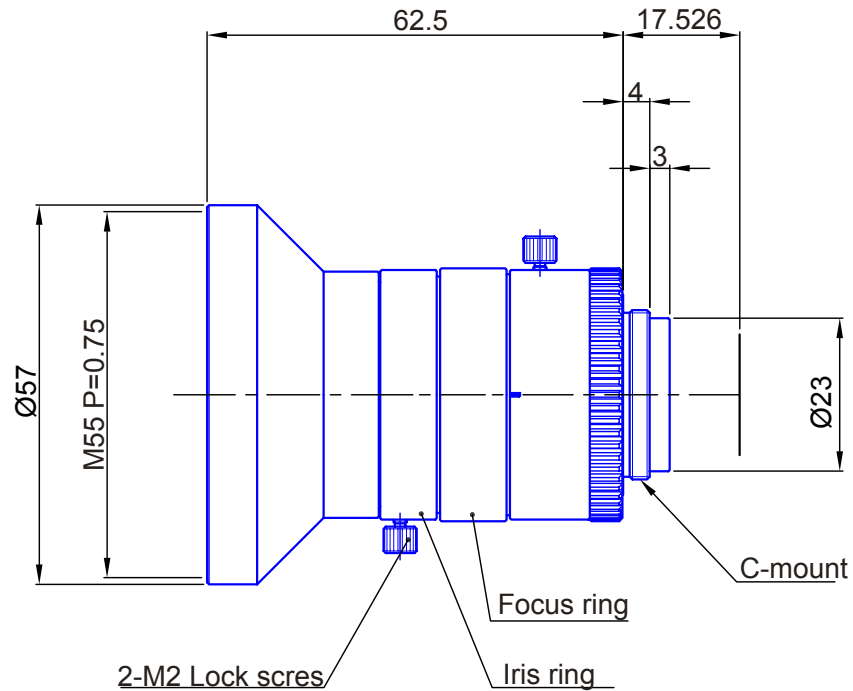

12 MP 1.1"

GM12HR58028MCN

Part No.	GM12HR58028MCN
Focal Length	8mm
Iris Range	f/2.8 - 16
Lens Format	1.1"
MOD	100 mm
Mount	C
Filter Thread	M55 x P0.75
Angle of View	67°1' x 85°7' x 99°3'
Dimension (DxL)	Ø57 x 62.5