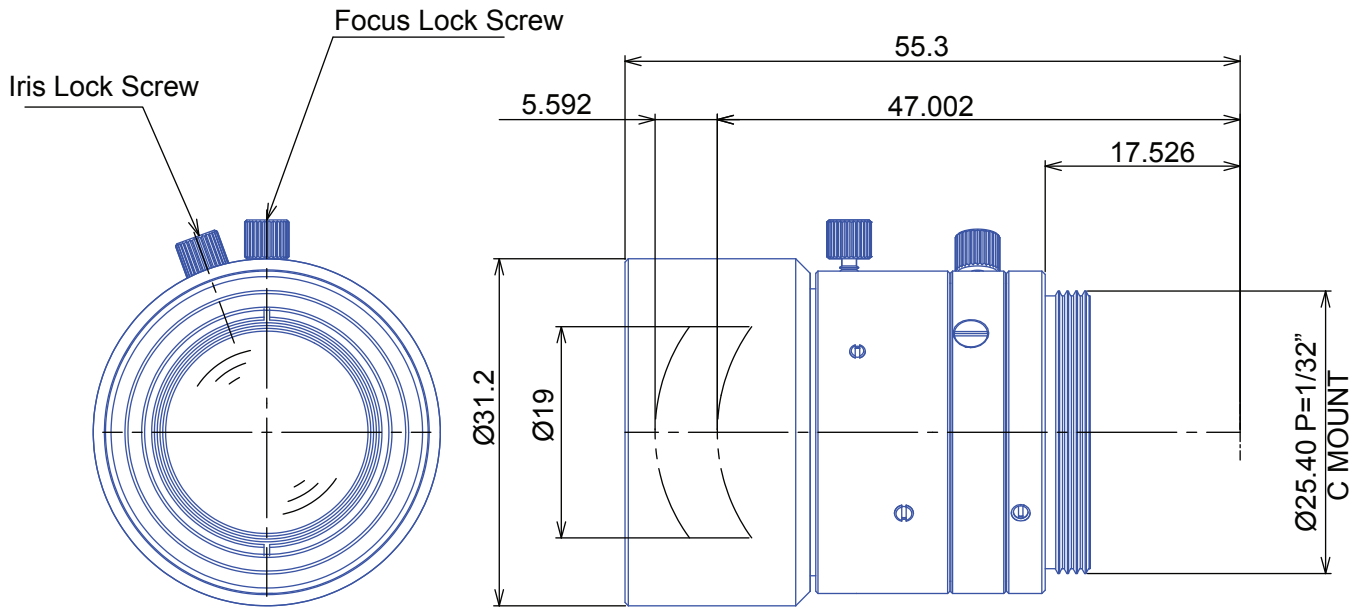

3 MP 2/3"

## GM6HR33520MCN-1

Part No.	GM6HR33520MCN-1
Focal Length	35mm
Iris Range	f/2 - Close
Lens Format	2/3"
MOD	300mm
Mount	C
Filter Thread	M25.5 x P0.5
Angle of View	14.4° x 10.8°
Dimension (DxL)	Ø29 x 40