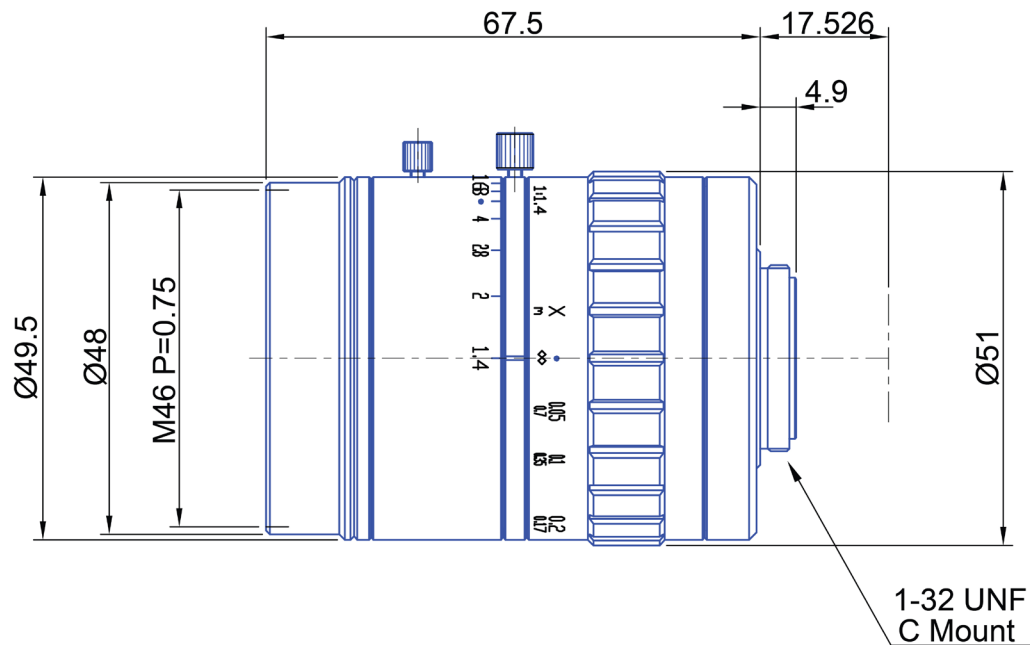

12 MP 1.1" Fixed-Focal

## GM12HR53514MCN

Part No.	GM12HR53514MCN
Focal Length	35mm
Iris Range	f/1.4-16
Lens Format	1.1"
Resolution	260 lp/mm
MOD	110mm
Mount	C
Filter Thread	M46 X P0.75
Angle of View (HxVxD) 1.1"	19°30' x 19°30'
Weight	300g
Dimension (DxL)	Ø51 x 67.5