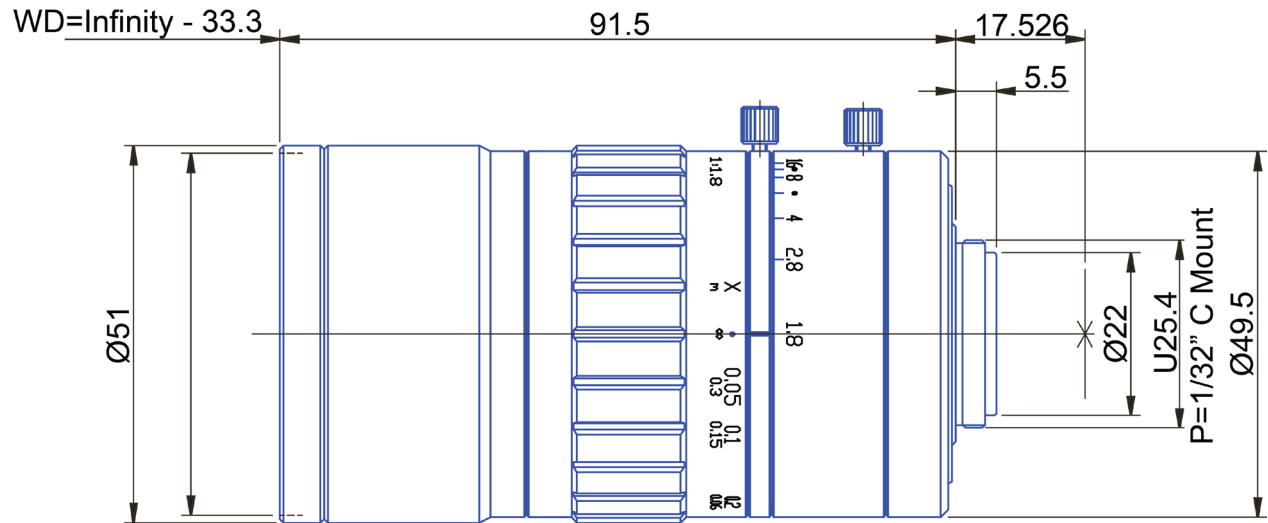

12 MP 1.1" Fixed-Focal GM12HR51618MCN

Part No.	GM12HR51618MCN
Focal Length	16mm
Iris Range	f/1.8-16
Lens Format	1.1"
Resolution	260 lp/mm
MOD	50mm
Mount	C
Filter Thread	M49 X P0.75
Angle of View (HxVxD) 1.1"	41°85' x 41°85'
Weight	300g
Dimension (DxL)	$\varnothing 51$ x 91.5