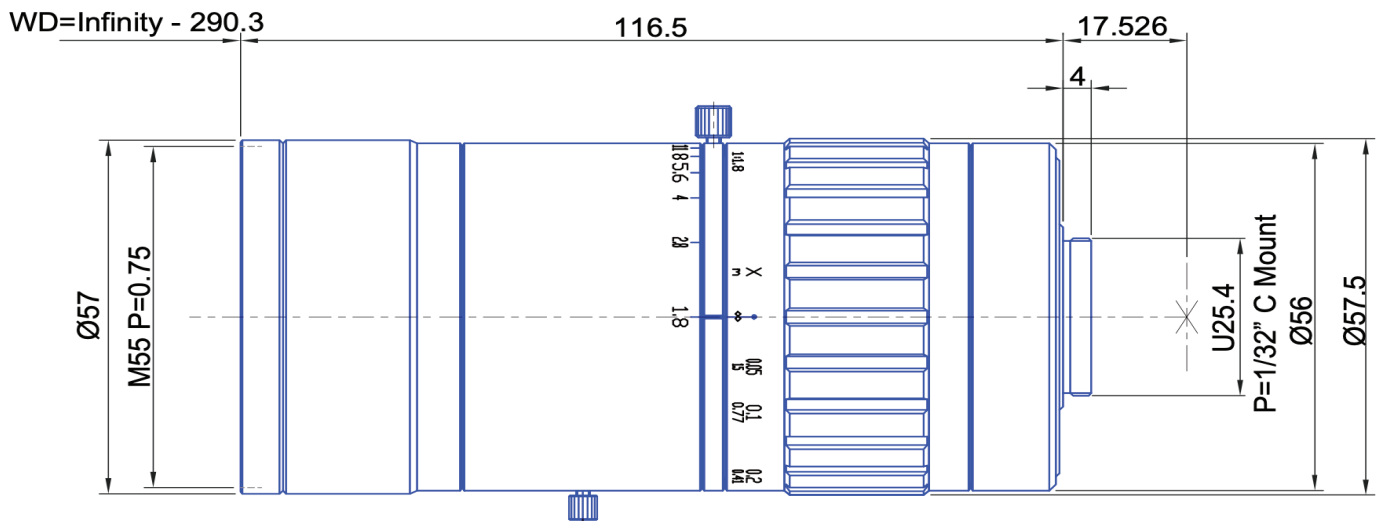

12 MP 1.1"

## GM12HR57518MCN

Part No.	GM12HR57518MCN
Focal Length	75mm
Iris Range	f/1.8 - 16
Lens Format	1.1"
MOD	300mm
Mount	C
Filter Thread	M55 x P0.75
Angle of View	9°35' x 9°35'
Weight	300g
Dimension (DxL)	Ø57.5 x 116.5