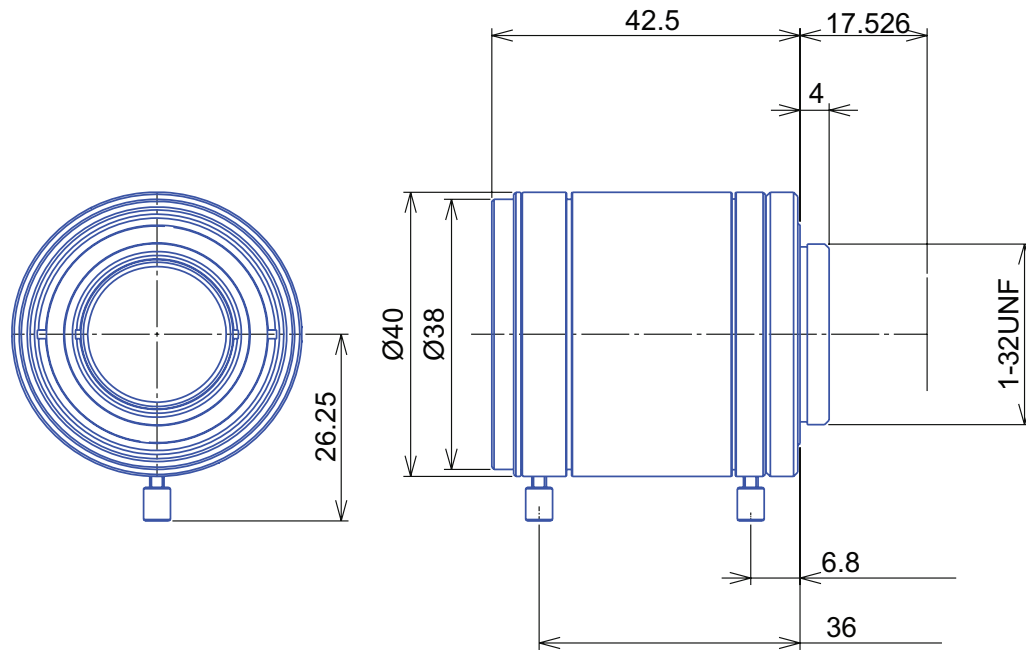

SWIR (Short Wave IR) 1" Fixed-Focal

GMTHR42514MCN-SWIR

Part No.	GMTHR42514MCN-SWIR
Focal Length	25mm
Iris Range	f/1.4-22
Lens Format	1"
MOD	300mm
Mount	C
Filter Thread	M35.5 x P0.5
Angle of View (HxVxD) 1"	29.0° x 21.9° x 36.1°
Weight	225g
Dimension (DxL)	Ø40 x 42.5