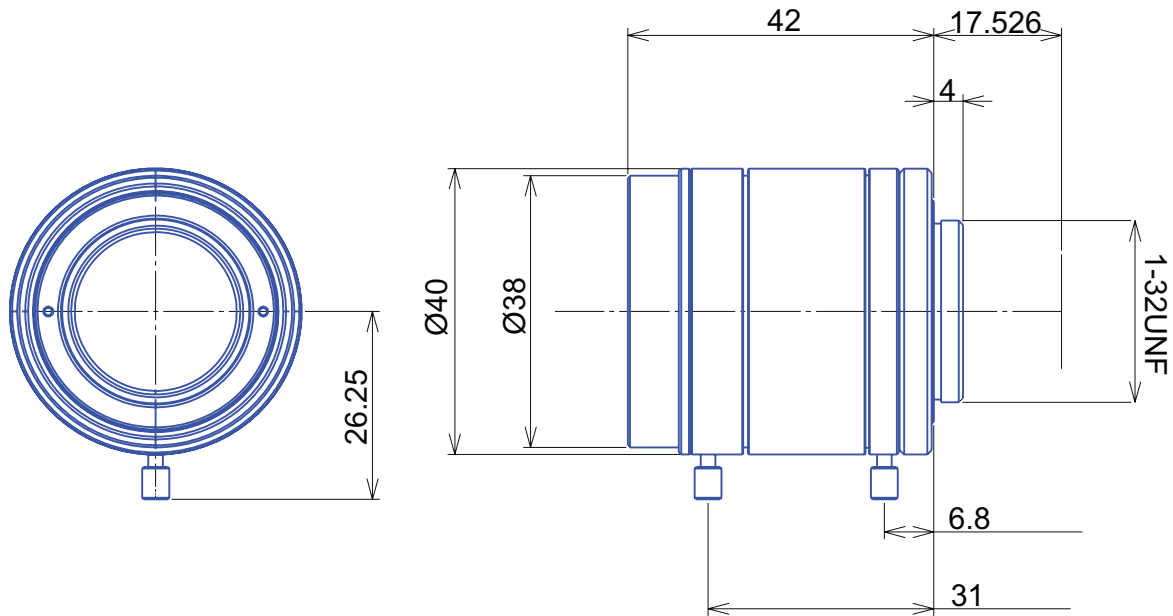

SWIR (Short Wave IR) 1" Fixed-Focal

GMTHR41614MCN-SWIR

Part No.	GMTHR41614MCN-SWIR
Focal Length	16mm
Iris Range	f/1.4-22
Lens Format	1"
MOD	300mm
Mount	C
Filter Thread	M35.5 x P0.5
Angle of View (HxVxD) 1"	44.5° x 33.8° x 54.6°
Weight	225g
Dimension (DxL)	Ø40 x 42