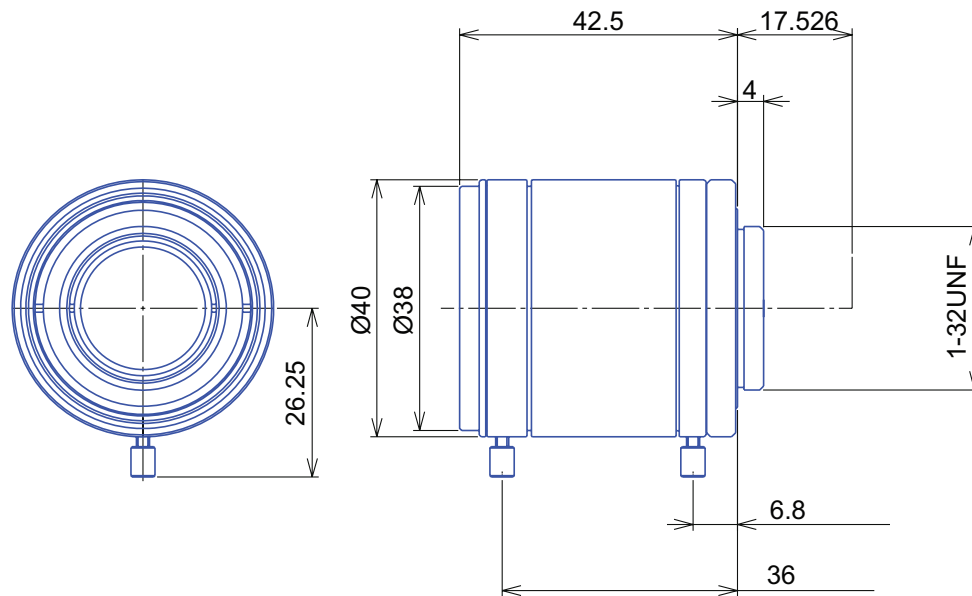

3 MP 1" Fixed-Focal

## GMTHR43514MCN

| Part No.                 | GMTHR43514MCN       |
|--------------------------|---------------------|
| Focal Length             | 35mm                |
| Iris Range               | f/1.4-22            |
| Lens Format              | 1"                  |
| Resolution               | 140 lp/mm           |
| MOD                      | 300mm               |
| Mount                    | C                   |
| Filter Thread            | M35.5 x P0.5        |
| Angle of View (HxVxD) 1" | 10.4° x 15.7° x 26° |
| Weight                   | 300g                |
| Dimension (DxL)          | Ø40 x 42.5          |