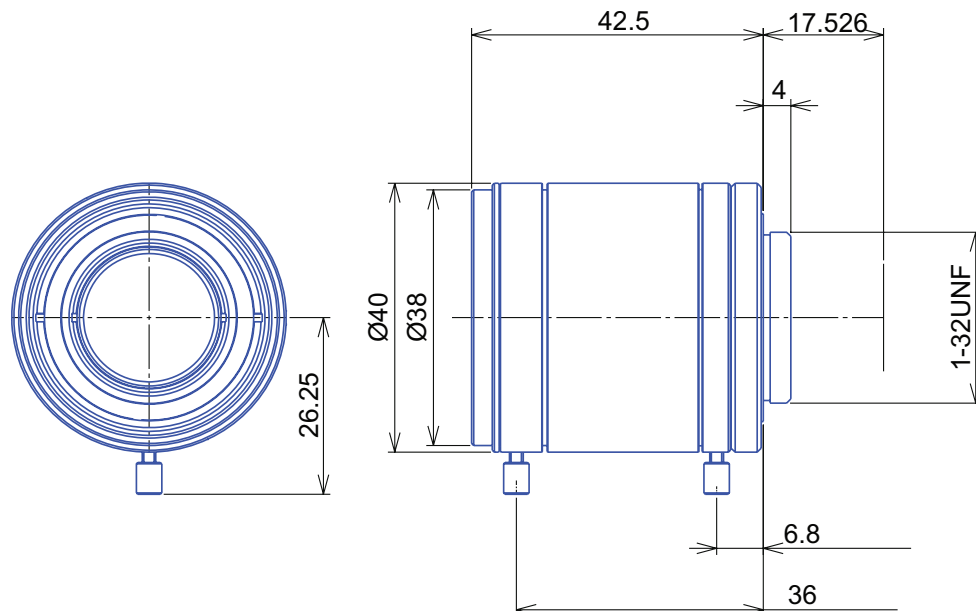

3 MP 1" Fixed-Focal

GMTHR42514MCN

Part No.	GMTHR42514MCN
Focal Length	25mm
Iris Range	f/1.4-22
Lens Format	1"
Resolution	140 lp/mm
MOD	300mm
Mount	C
Filter Thread	M35.5 x P0.5
Angle of View (HxVxD) 1"	29° x 21.9° x 36.1°
Weight	225g
Dimension (DxL)	Ø40 x 42.5