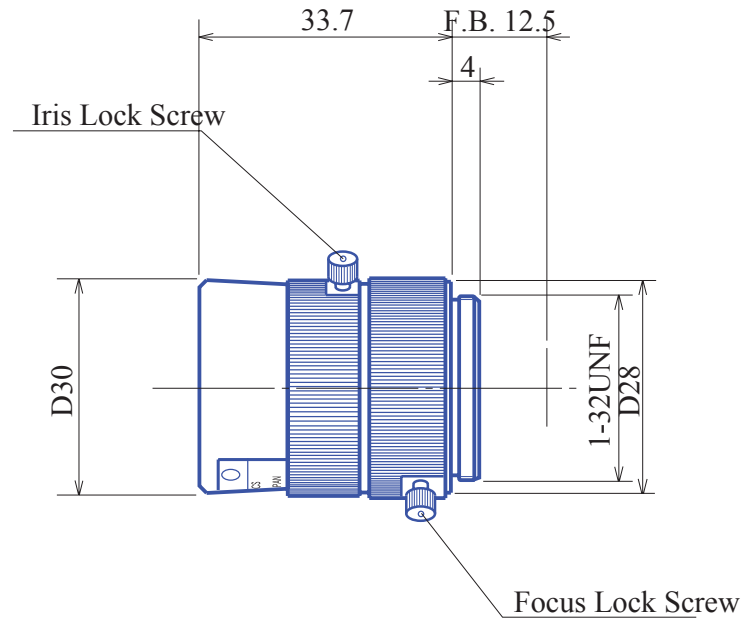

## CCTV 1/3" Fixed-Focal GMT14012S

Part No.	GMT14012S
Focal Length	4mm
Iris Range	f/1.2
Lens Format	1/3"
MOD	100mm
Mount	CS
Filter Thread	S30
Angle of View (HxV) 1/3"	70.7° x 53.4°
Weight	35g
Dimension (DxL)	Ø30.0 x 34.0