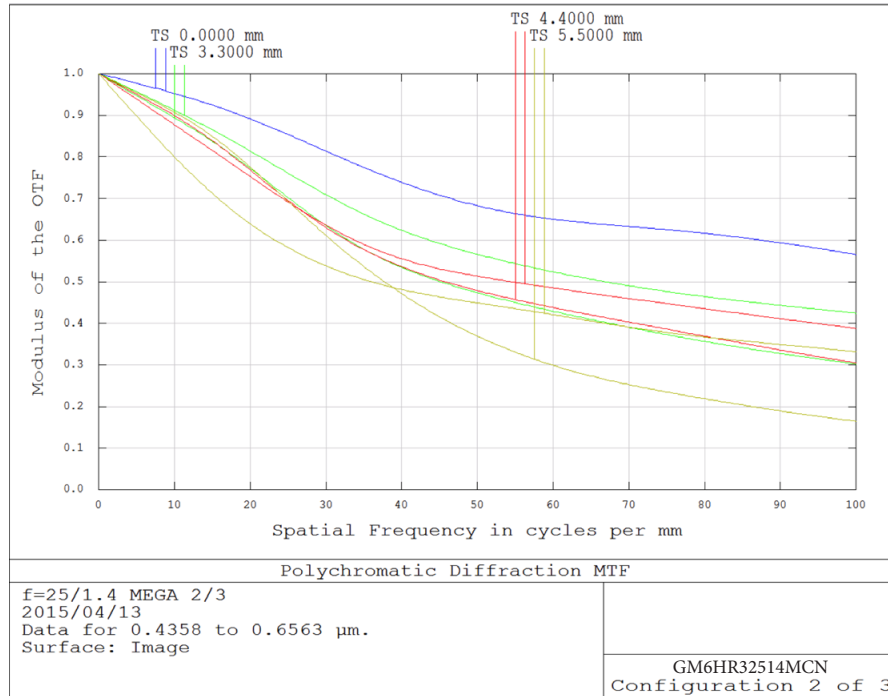

6 MP 2/3" Fixed-Focal GM6HR32514MCN

6 MP 2/3" Fixed-Focal GM6HR32514MCN

6 MP 2/3" Fixed-Focal

GM6HR32514MCN

www.GoyoLenses.com
 Info@GoyoLenses.com
 1-630-566-0580

6 MP 2/3" Fixed-Focal

GM6HR32514MCN