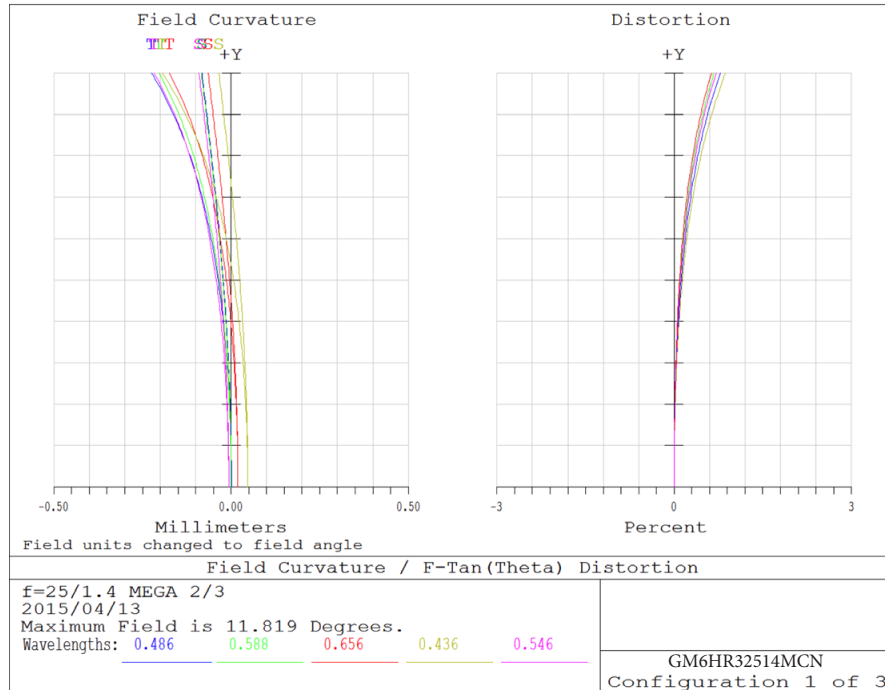

6 MP 2/3" Fixed-Focal GM6HR32514MCN

6 MP 2/3" Fixed-Focal GM6HR32514MCN

6 MP 2/3" Fixed-Focal

GM6HR32514MCN

www.GoyoLenses.com
 Info@GoyoLenses.com
 1-630-566-0580

6 MP 2/3" Fixed-Focal

GM6HR32514MCN