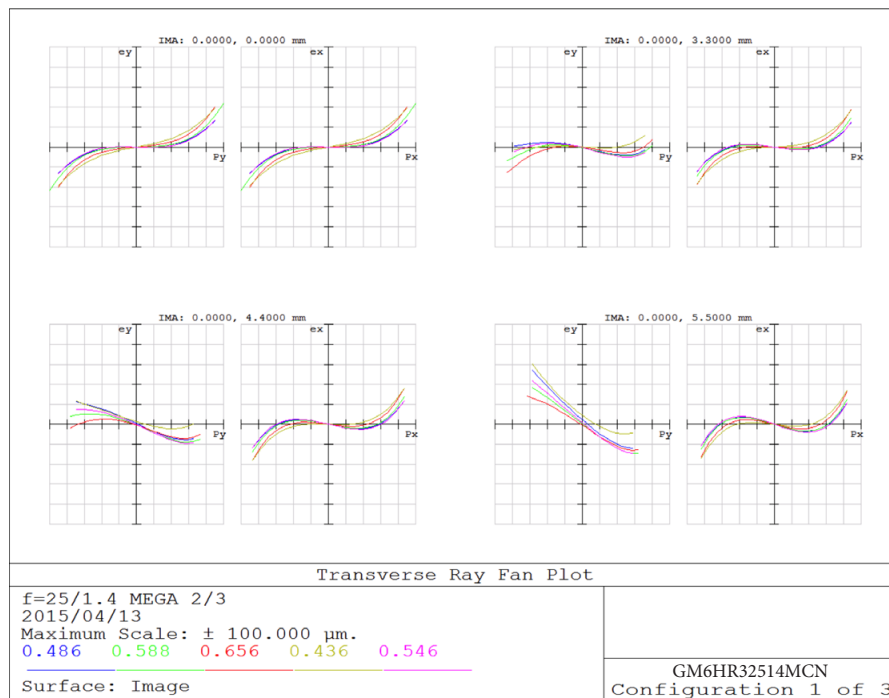

6 MP 2/3" Fixed-Focal GM6HR32514MCN

6 MP 2/3" Fixed-Focal GM6HR32514MCN

6 MP 2/3" Fixed-Focal

GM6HR32514MCN

www.GoyoLenses.com
 Info@GoyoLenses.com
 1-630-566-0580

6 MP 2/3" Fixed-Focal

GM6HR32514MCN