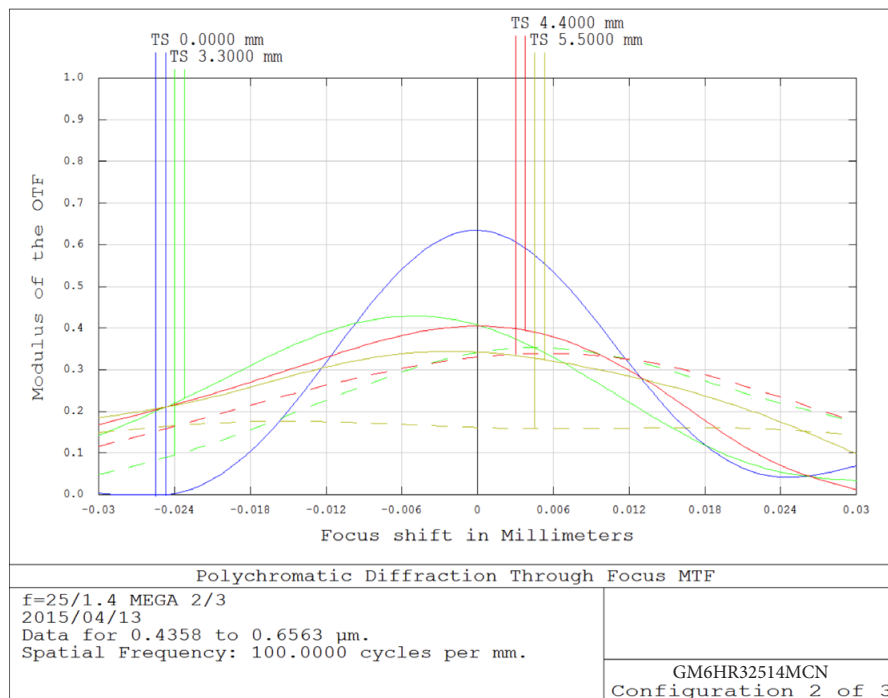

6 MP 2/3" Fixed-Focal GM6HR32514MCN

6 MP 2/3" Fixed-Focal GM6HR32514MCN

6 MP 2/3" Fixed-Focal

GM6HR32514MCN

www.GoyoLenses.com
 Info@GoyoLenses.com
 1-630-566-0580

6 MP 2/3" Fixed-Focal

GM6HR32514MCN