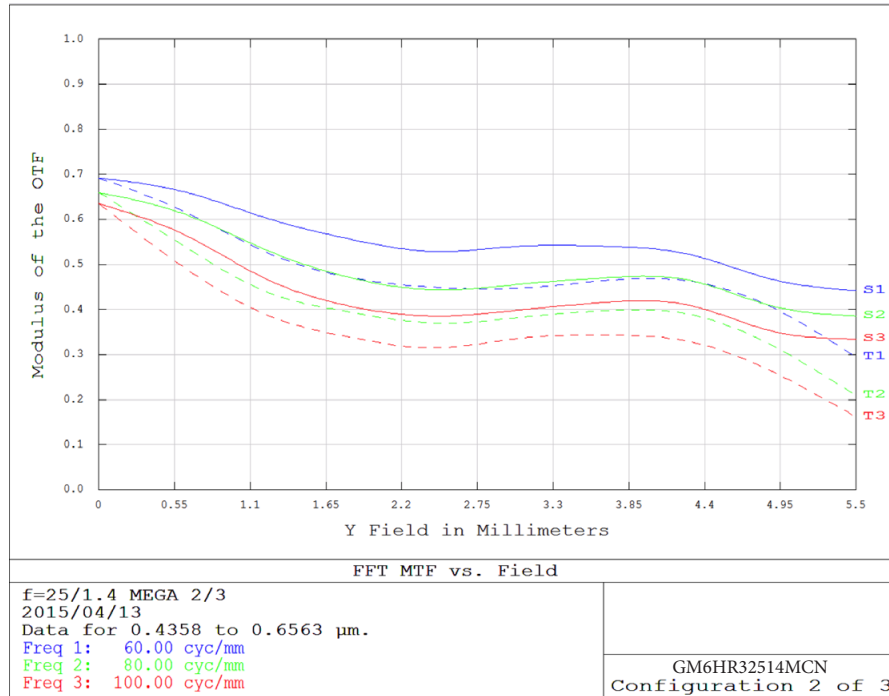

6 MP 2/3" Fixed-Focal GM6HR32514MCN

6 MP 2/3" Fixed-Focal GM6HR32514MCN

6 MP 2/3" Fixed-Focal

GM6HR32514MCN

www.GoyoLenses.com
 Info@GoyoLenses.com
 1-630-566-0580

6 MP 2/3" Fixed-Focal

GM6HR32514MCN