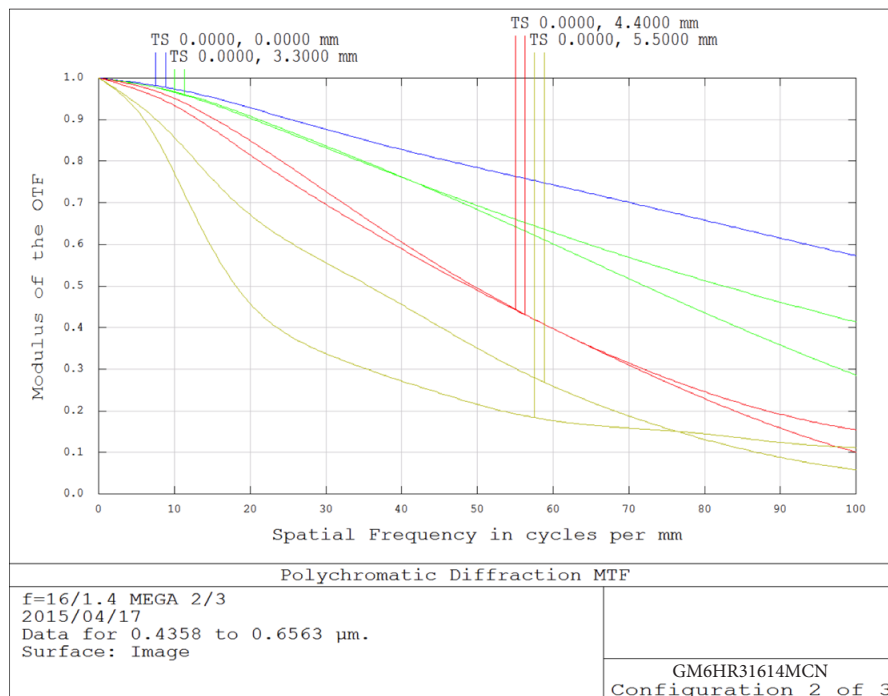

## 6 MP 2/3" Fixed-Focal GM6HR31614MCN

6 MP 2/3" Fixed-Focal