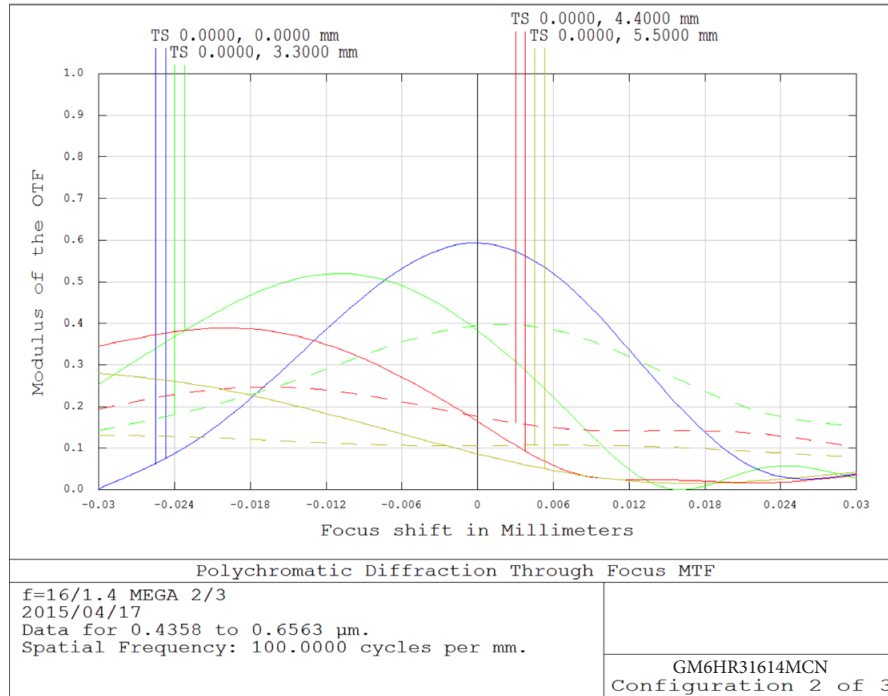

## 6 MP 2/3" Fixed-Focal GM6HR31614MCN

6 MP 2/3" Fixed-Focal