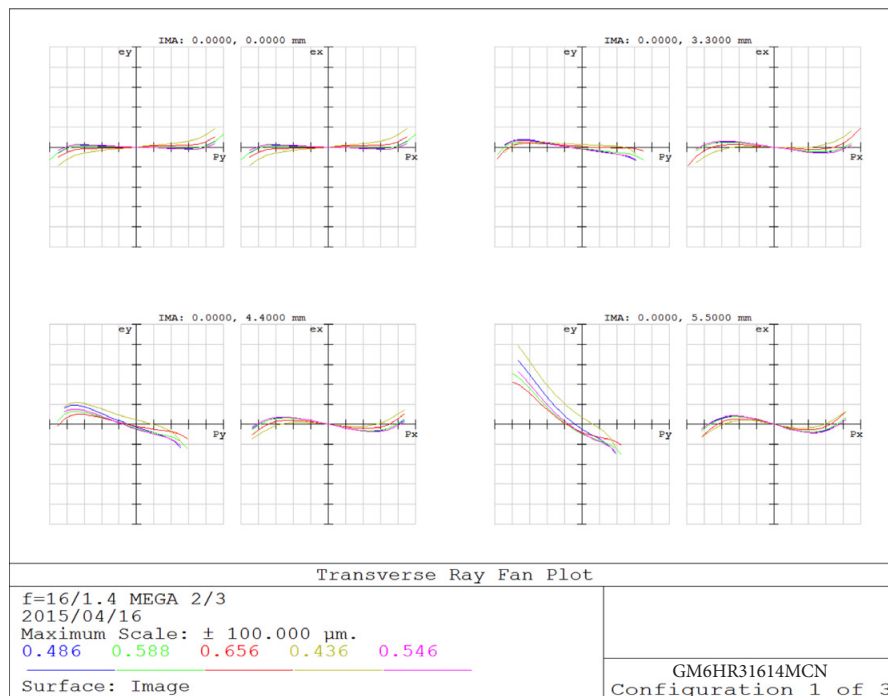

## 6 MP 2/3" Fixed-Focal GM6HR31614MCN

6 MP 2/3" Fixed-Focal