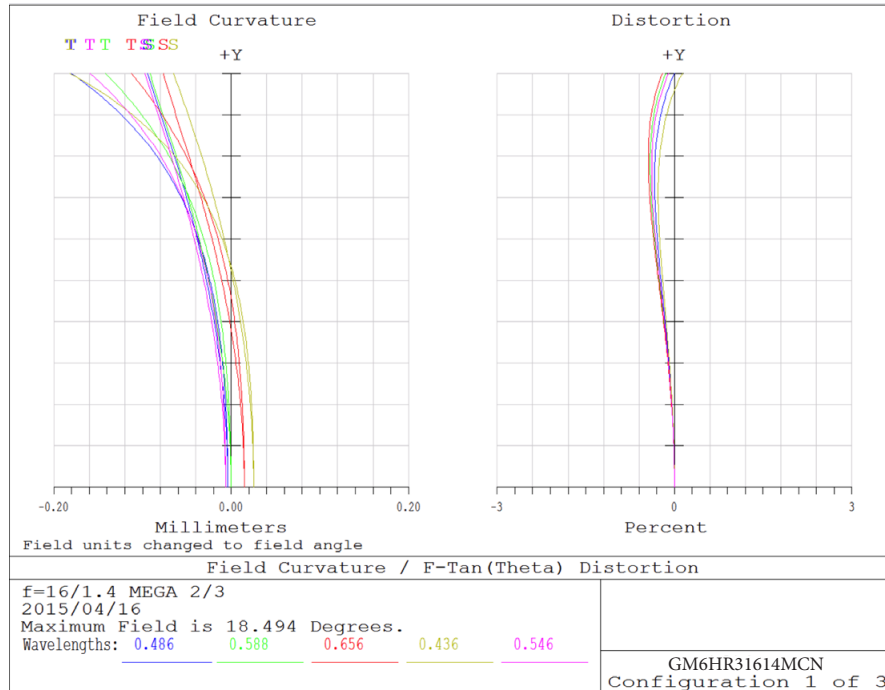

## 6 MP 2/3" Fixed-Focal GM6HR31614MCN

6 MP 2/3" Fixed-Focal