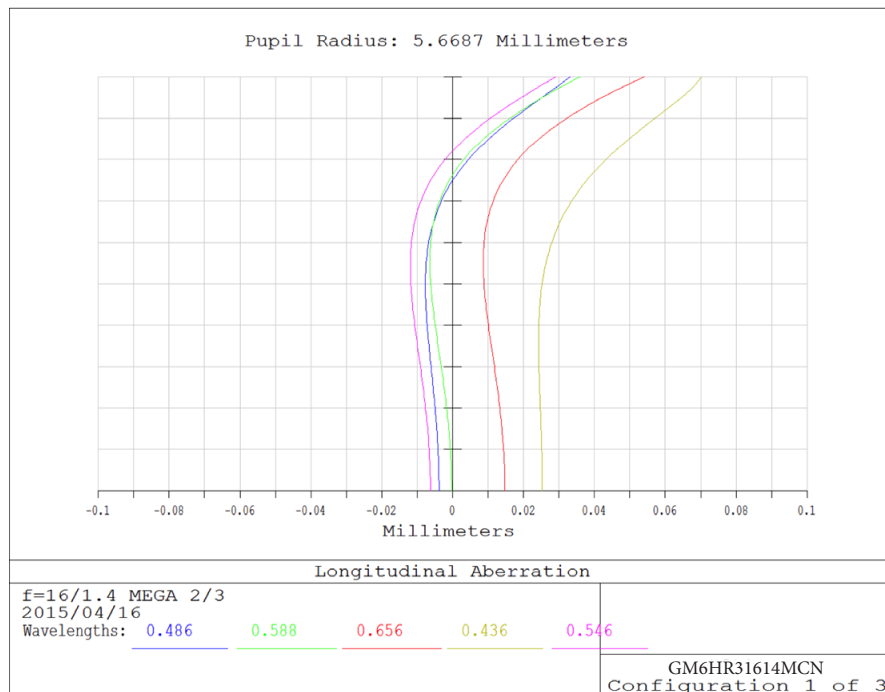

## 6 MP 2/3" Fixed-Focal GM6HR31614MCN

6 MP 2/3" Fixed-Focal