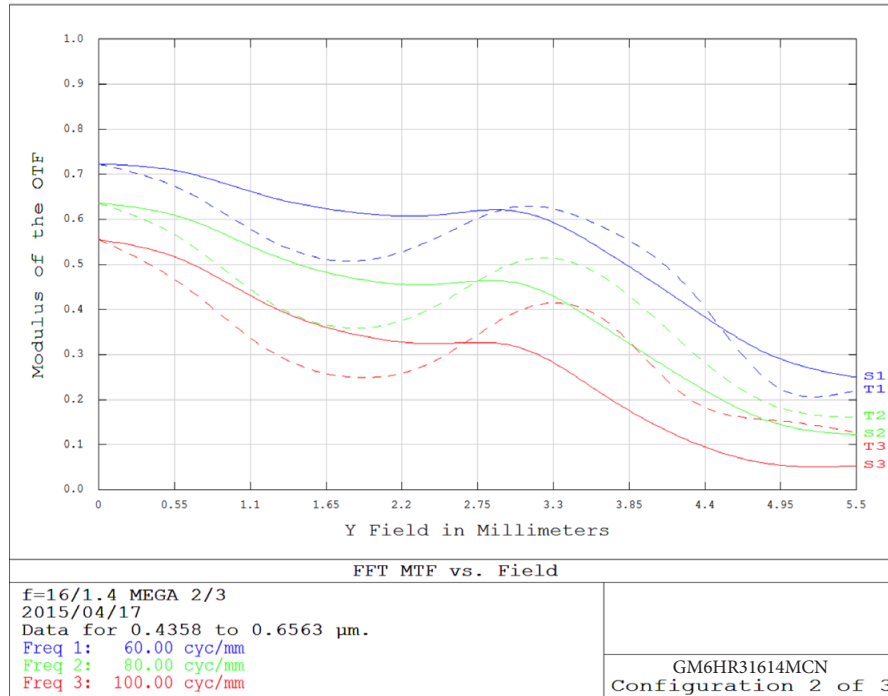

## 6 MP 2/3" Fixed-Focal GM6HR31614MCN

6 MP 2/3" Fixed-Focal