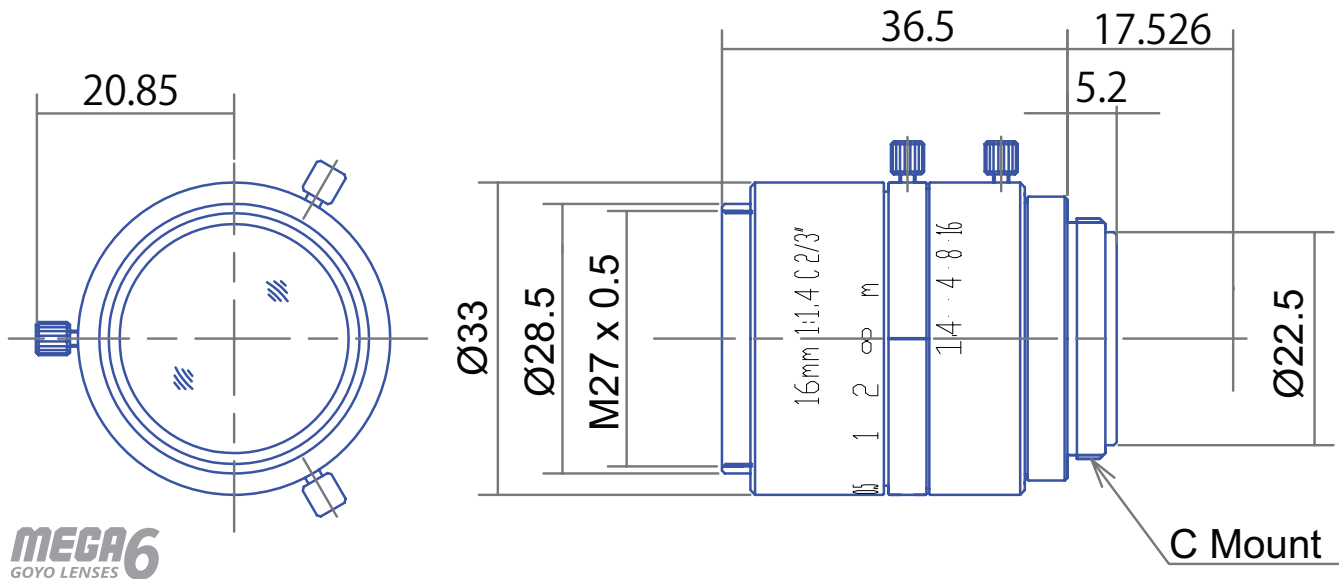

6 MP 2/3" Fixed-Focal

GM6HR31614MCN

MEGA6
GOYO LENSES

Part No.	GM6HR31614MCN
Focal Length	16mm
Iris Range	f/1.4-16
Lens Format	2/3"
Resolution	170 lp/mm
MOD	200mm
Mount	C
Filter Thread	M27 x P0.5
Angle of View (HxVxD) 2/3"	30.3° x 16.05° x 37.33°
Dimension (DxL)	Ø33 x 36.5