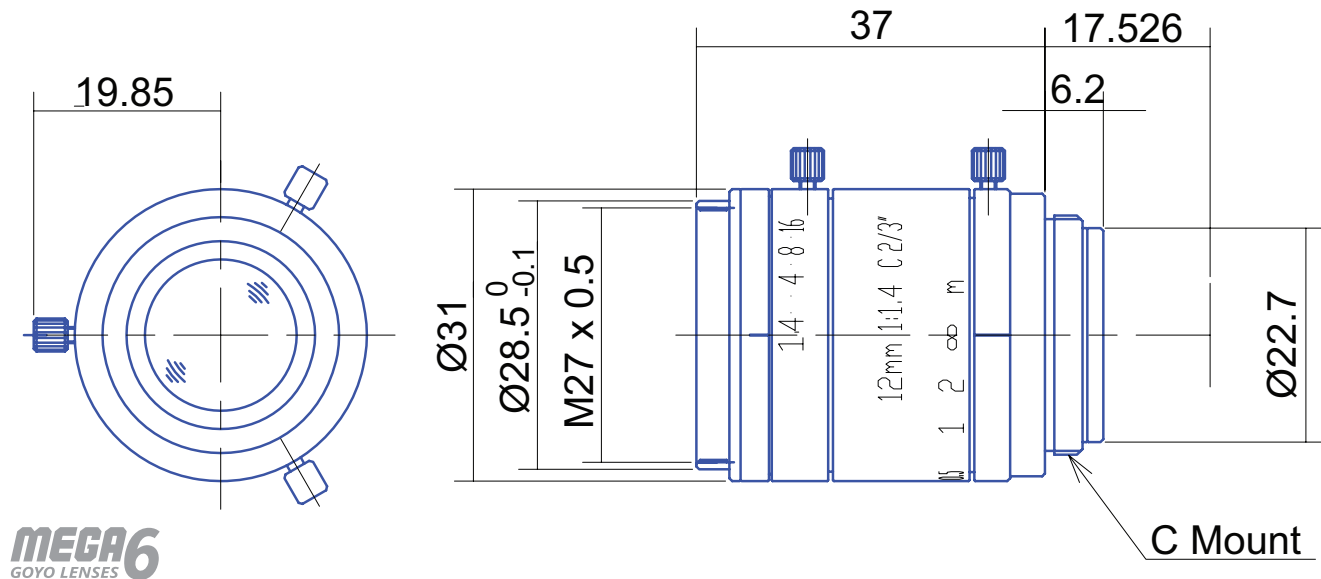

6 MP 2/3" Fixed-Focal

GM6HR31214MCN

MEGA6
GOYO LENSES

Part No.	GM6HR31214MCN
Focal Length	12mm
Iris Range	f/1.4-16
Lens Format	2/3"
Resolution	170 lp/mm
MOD	150mm
Mount	C
Filter Thread	M27 x P0.5
Angle of View (HxVxD) 2/3"	38.25° x 29.14° x 46.71°
Dimension (DxL)	Ø31 x 37