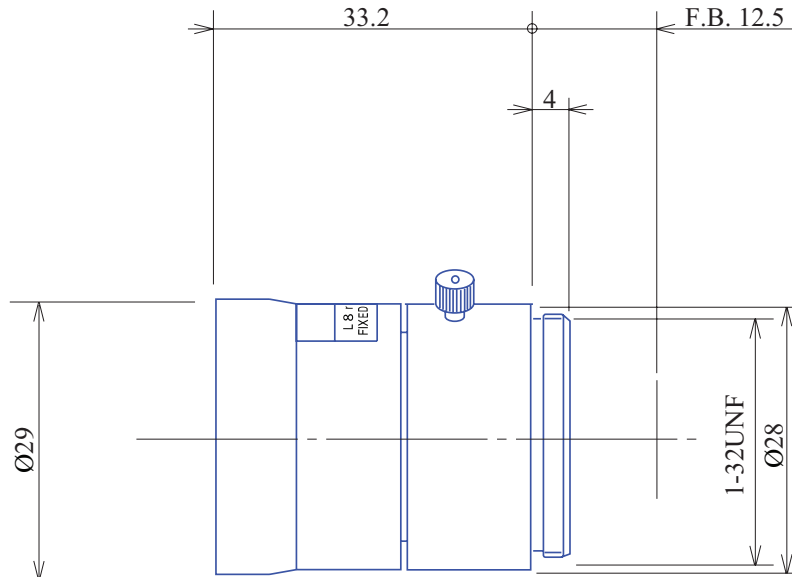

CCTV 1/3" Fixed-Focal

GMT18012SW

Part No.	GMT18012SW
Focal Length	8mm
Iris Range	f/1.2
Lens Format	1/3"
MOD	100mm
Mount	CS
Filter Thread	S29
Angle of View (HxV) 1/3"	37.5° x 27.7°
Weight	35g
Dimension (DxL)	Ø29 x 33.2