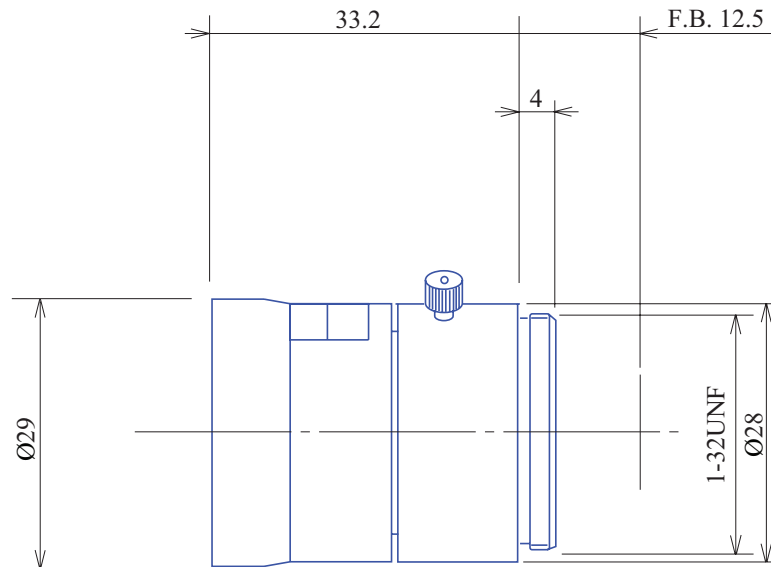

## CCTV 1/3" Fixed-Focal GMT14012SW

Part No.	GMT14012SW
Focal Length	4mm
Iris Range	f/1.2
Lens Format	1/3"
MOD	100mm
Mount	CS
Filter Thread	S29
Angle of View (HxV) 1"	70.7° x 53.4°
Weight	35g
Dimension (DxL)	$\varnothing 29$ x 33.2