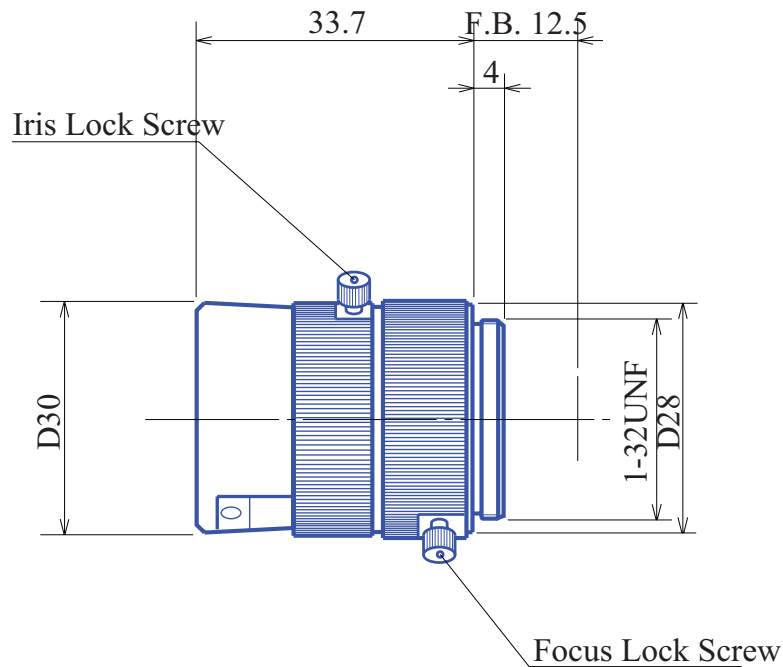

CCTV 1/3" Fixed-Focal GMT12813S

Part No.	GMT12813S
Focal Length	2.8mm
Iris Range	f/1.3
Lens Format	1/3"
MOD	100mm
Mount	CS
Filter Thread	M30.5xP0.5
Angle of View 1/3"	92° x 71.7°
Weight	35g
Dimension (DxL)	Ø30 x 34