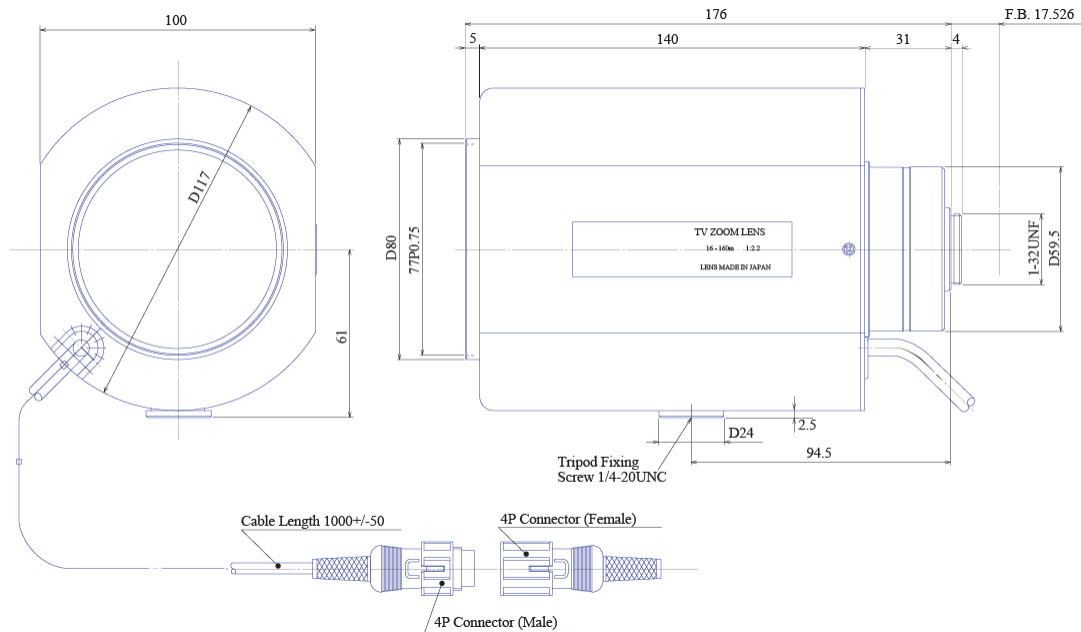

3 Motorized Zoom 1" Varifocal **GAZ16160M**

Part No.	GAZ16160M
Focal Length	16-160mm
Iris Range	f/2.2-Close
Lens Format	1"
MOD	1100mm
Mount	C
Filter Thread	M77 x P0.75
Angle of View (HxV) 1"	43.6° x 33.4° - 4.6° x 3.4°
Weight	1500g
Dimension (WxHxL)	Ø120x 100 x 180