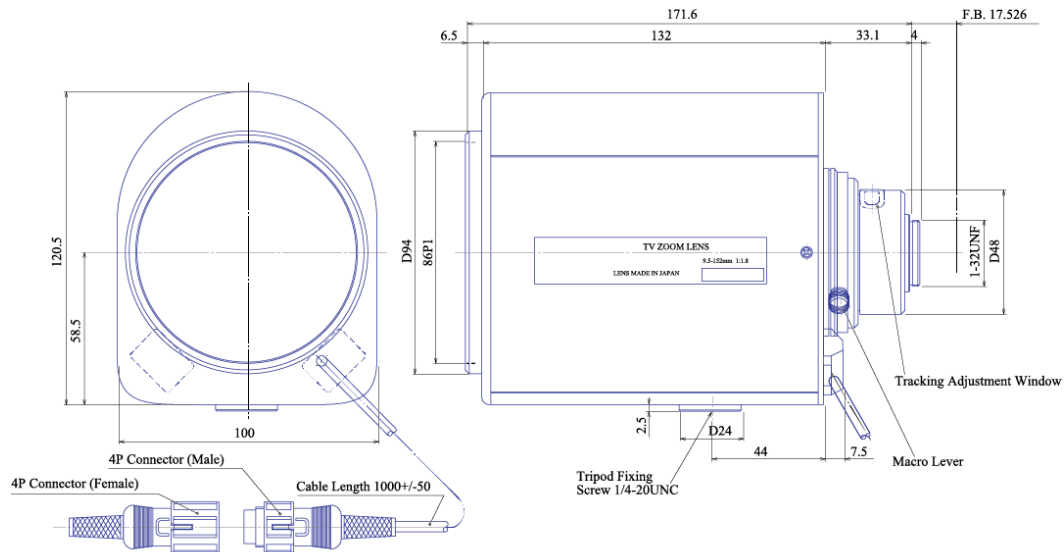

3 Motorized Zoom 2/3" Varifocal GAZ95152M

Part No.	GAZ95152M
Focal Length	9.5-152mm
Iris Range	f/1.8-Close
Lens Format	2/3"
MOD	1000mm
Mount	C
Filter Thread	M86 x P1.0
Angle of View (HxV) 2/3"	49.7° x 38.3° - 3.3° x 2.5°
Weight	1500g
Dimension (WxHxL)	Ø125 x 100 x 175