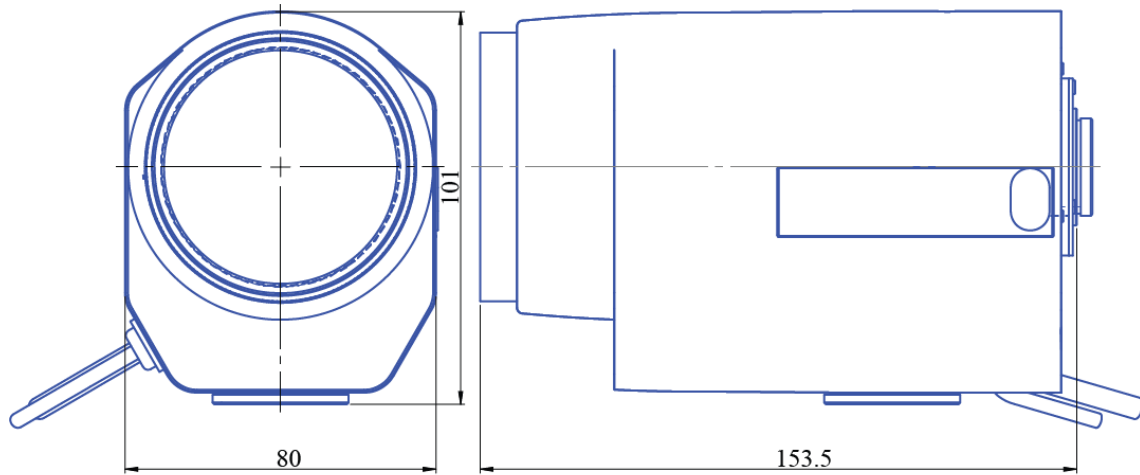

3 Motorized Zoom 1/2"

GAZ10220M

Part No.	GAZ10220M
Focal Length	10-220mm
Iris Range	f/2.2-Close
Lens Format	1/2"
MOD	1800mm
Mount	C
Filter Thread	M67 x P0.75
Angle of View (HxV) 1/2"	1.74° - 34.14°
Weight	1150g
Dimension (WxHxL)	Ø80 x 101 x 159