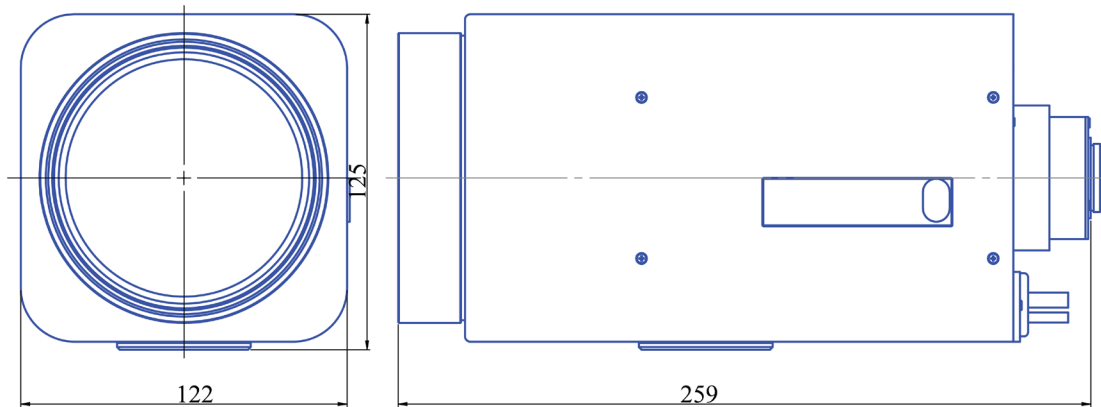

Motorized Zoom 1/2" Varifocal
GAZMP215500

Part No.	GAZMP215500
Focal Length	15-500mm
Iris Range	f/4-560
Lens Format	1/2"
MOD	2900mm
Mount	C
Filter Thread	M105 x P1.0
Angle of View (HxV) 1/2"	0.747° x 23.185° (Horizontal)
Weight	2900g
Dimension (WxHxL)	Ø122 x 125 x 267