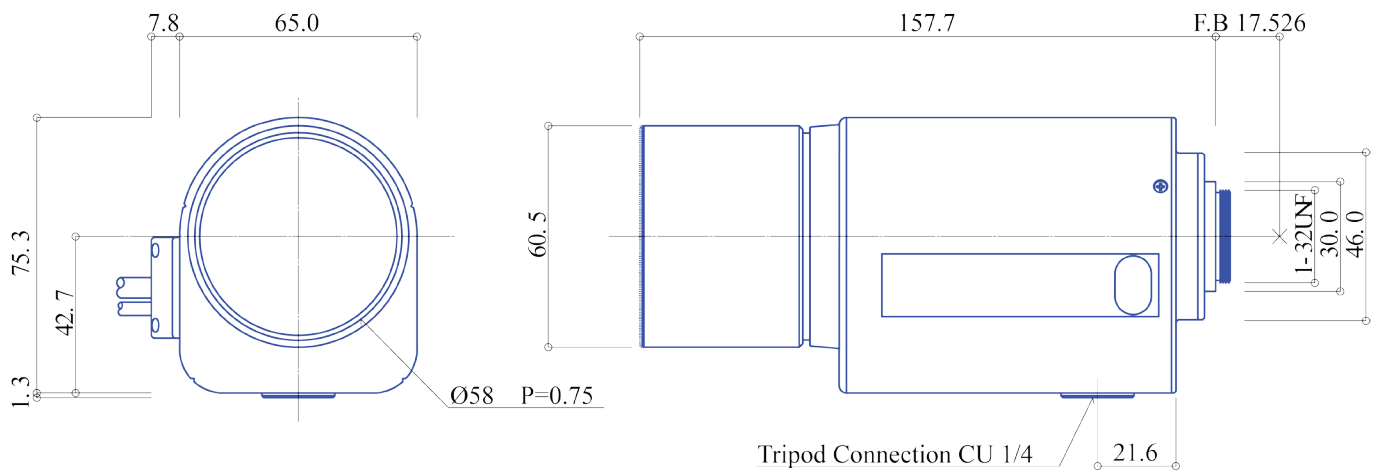

## Motorized Zoom 1/2" Varifocal GAZDN10400

Part No.	GAZDN10400
Focal Length	10-400mm
Iris Range	f/4.5-360
Lens Format	1/2"
MOD	4000mm
Mount	C
Filter Thread	M58 x P0.75
Angle of View (HxV) 1/2"	35.5° x 27° - 0.9° x 0.7°
Weight	800g
Dimension (WxHxL)	Ø65 x 75.3 x 157.7