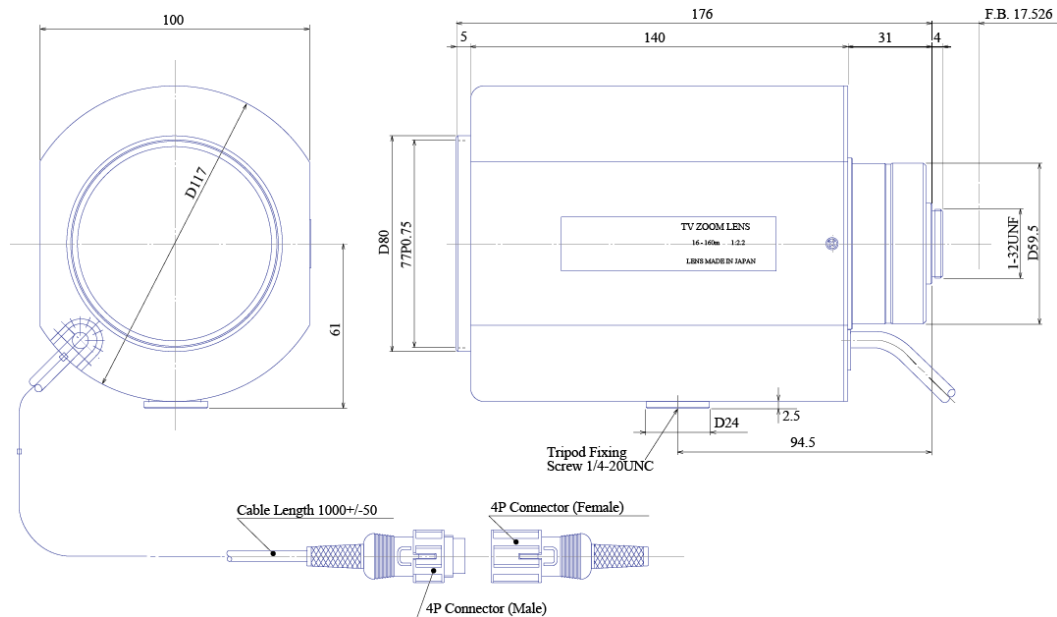

Motorized Zoom 1" Varifocal **GAZ16160**

Part No.	GAZ16160
Focal Length	16-160mm
Iris Range	f/2.2-360
Lens Format	1"
MOD	1100mm
Mount	C
Filter Thread	M77xP0.75
Angle of View (HxV) 1"	43.6° x 33.4° - 4.6° x 3.4°
Weight	1400g
Dimension (WxHxL)	Ø117x 100 x 175