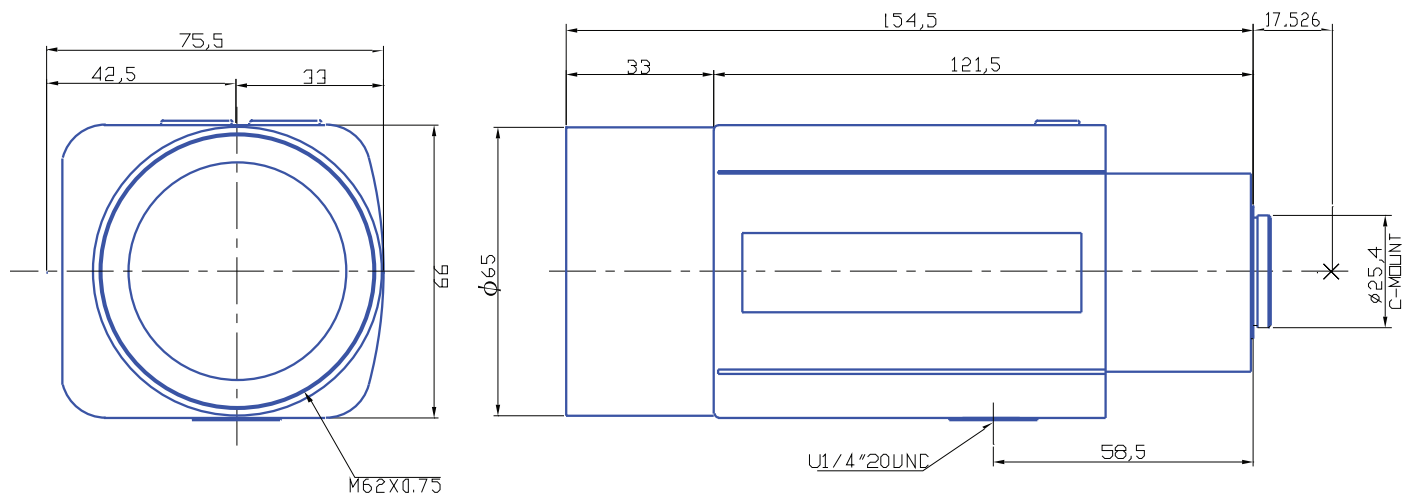

Motorized Zoom 1/2" Varifocal GAZ15300

Part No.	GAZ15300
Focal Length	15-300mm
Iris Range	f/3.6-360
Lens Format	1/2"
MOD	2500mm
Mount	C
Filter Thread	M62xP0.75
Angle of View (HxV) 1/2"	23.6° x 17.9° - 1.2° x 0.9°
Weight	880g
Dimension (WxHxL)	Ø66 x 76 x 155