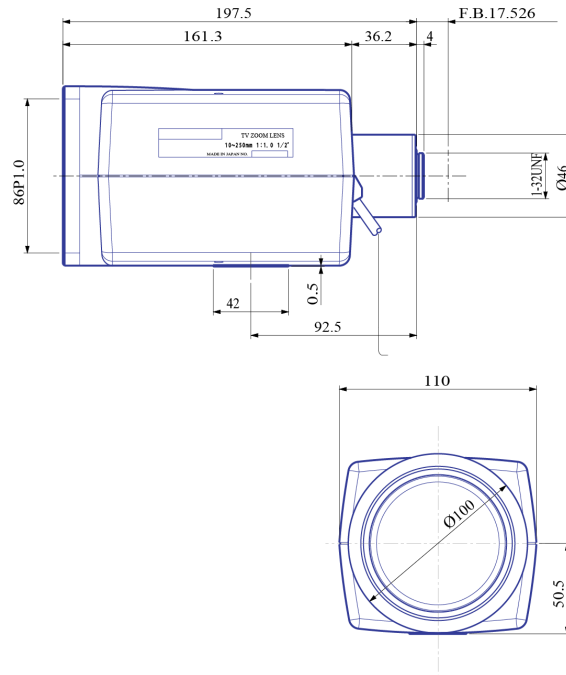

Motorized Zoom 1/2" Varifocal GAZ1025018

Part No.	GAZ1025018
Focal Length	10-250mm
Iris Range	f/1.8-1000
Lens Format	1/2"
MOD	2500mm
Mount	C
Filter Thread	M39 x P0.5
Angle of View (HxV) 1/2"	37.3° x 27.7° - 1.5° x 1.1°
Weight	1500g
Dimension (WxHxL)	Ø110 x 100 x 200