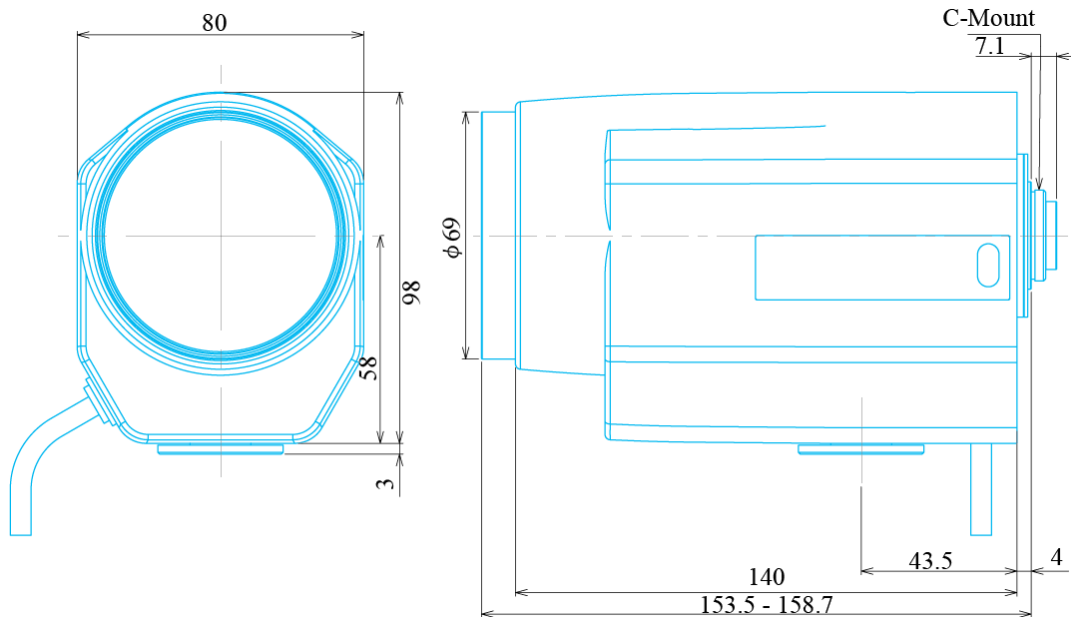

Motorized Zoom 1/2" Varifocal **GAZ10220**

Part No.	GAZ10220
Focal Length	10-220mm
Iris Range	f/2.2-360
Lens Format	1/2"
MOD	1800mm
Mount	C
Filter Thread	M67xP0.75
Angle of View (HxV) 1/2"	34.1° x 25.9° - 1.7° x 1.3°
Weight	800g
Dimension (WxHxL)	Ø80 x 105 x 160