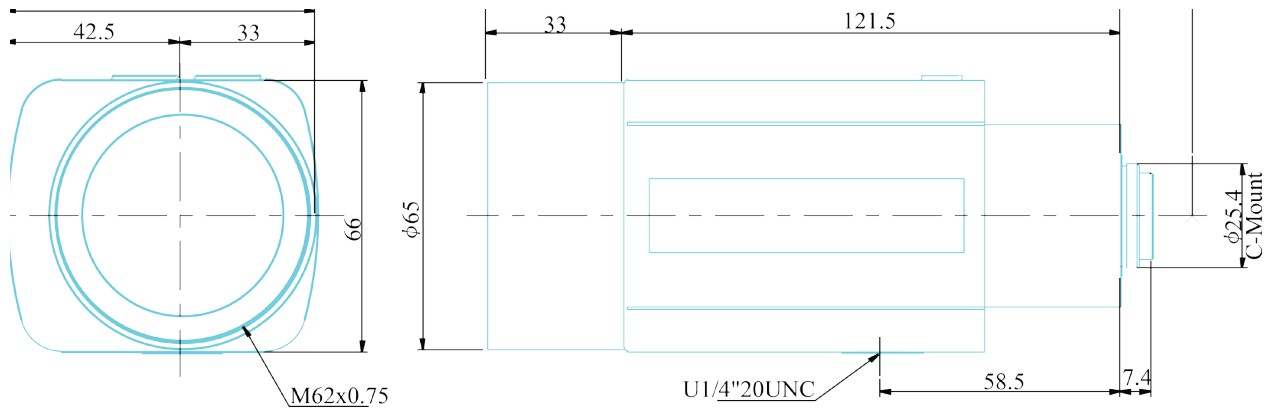

Motorized Zoom 1/2" Varifocal GAZ10200

Part No.	GAZ10200
Focal Length	10-200mm
Iris Range	f/2.4-360
Lens Format	1/2"
MOD	1800mm
Mount	C
Filter Thread	M62 x P0.75
Angle of View (HxV) 1/2"	34.5° x 26.3° - 1.5° x 1.2°
Weight	900g
Dimension (WxHxL)	Ø66 x 75.5 x 154.5