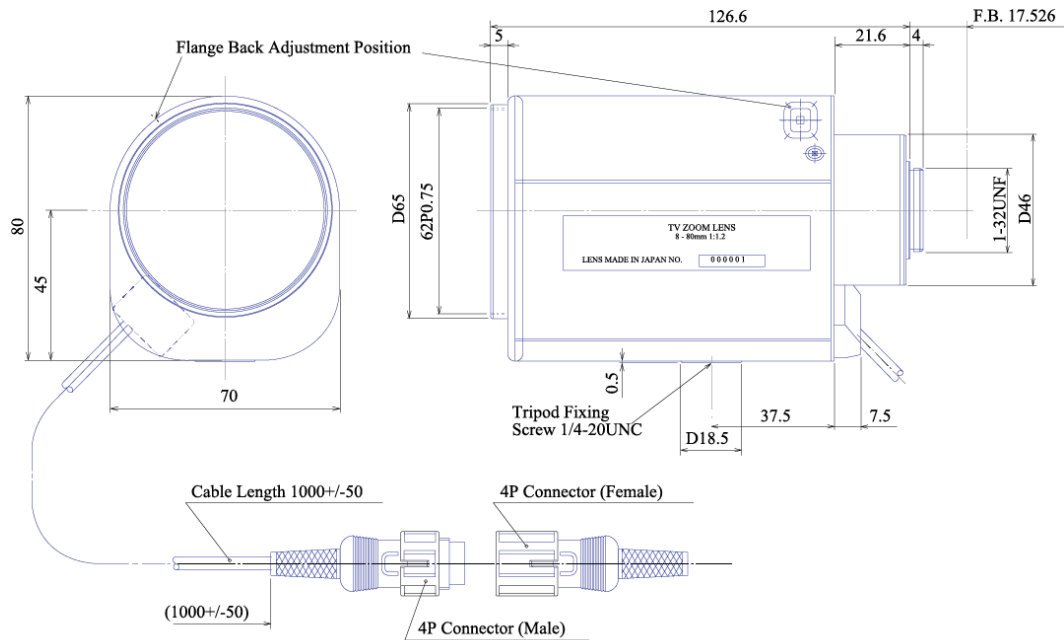

## Motorized Zoom 1/2" Varifocal GAZ8080012

Part No.	GAZ8080012
Focal Length	8-80mm
Iris Range	f/1.2-360
Lens Format	1/2"
MOD	1200mm
Mount	C
Filter Thread	M62xP0.75
Angle of View (HxV) 1/2"	43.6° x 33.4° - 4.6° x 3.4°
Weight	700g
Dimension (WxHxL)	Ø80 x 70 x 130