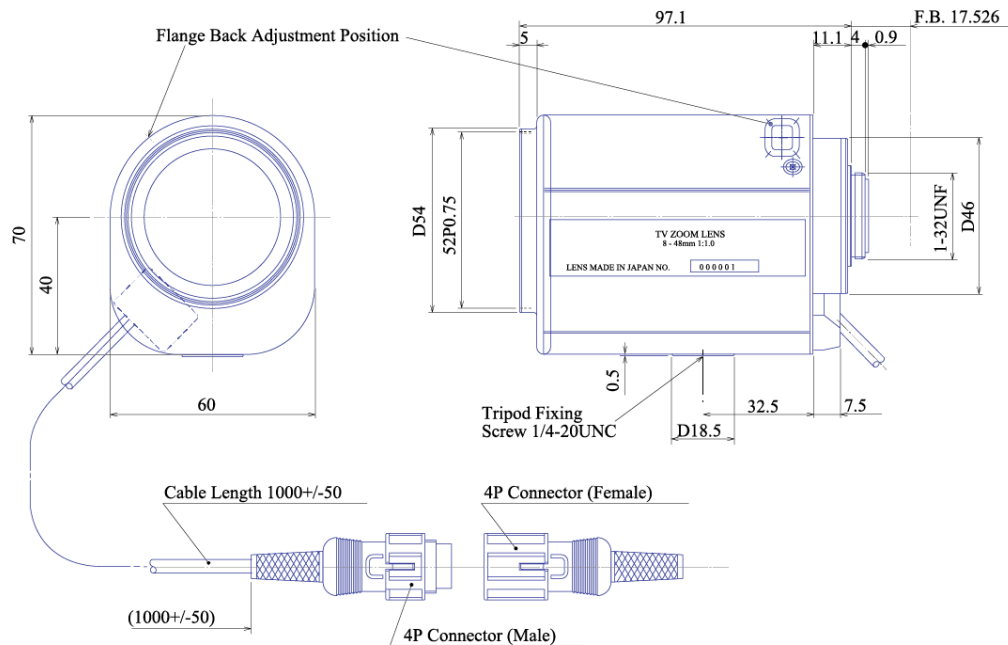

## Motorized Zoom 1/2" Varifocal GAZ8048010

Part No.	GAZ8048010
Focal Length	8-48mm
Iris Range	f/1.0-1200
Lens Format	1/2"
MOD	1000mm
Mount	C
Filter Thread	M52xP0.75
Angle of View (HxV) 1/2"	43.6° x 33.4° - 7.7° x 5.7°
Weight	500g
Dimension (WxHxL)	Ø70 x 60 x 100