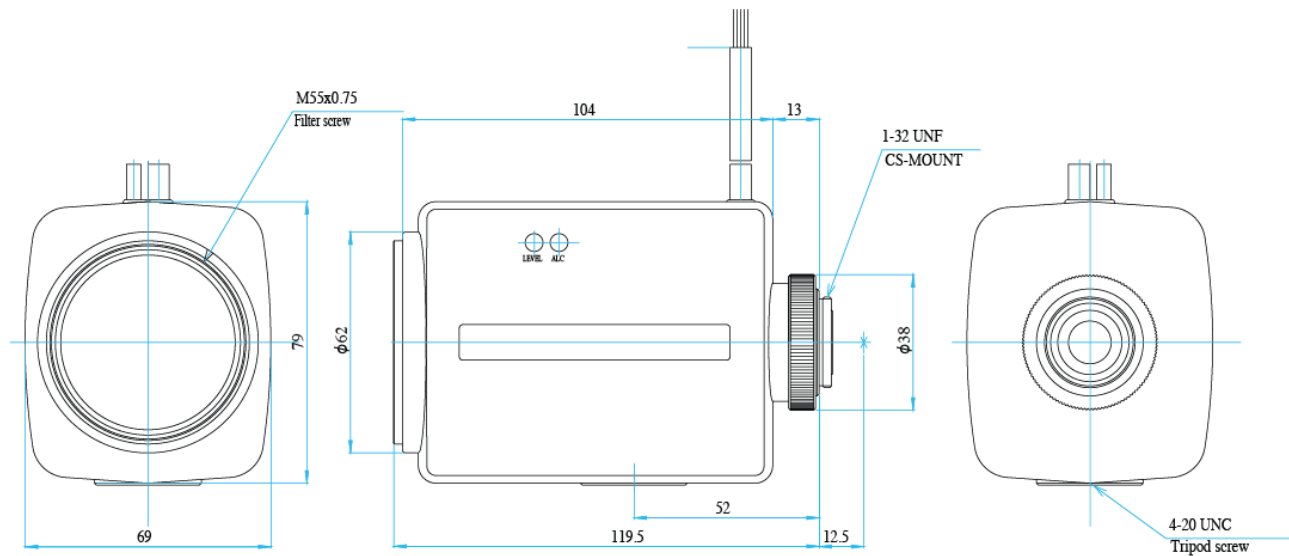

## Motorized Zoom 1/3" Varifocal GAZ56112

| Part No.                 | GAZ56112                      |
|--------------------------|-------------------------------|
| Focal Length             | 5.6-112mm                     |
| Iris Range               | f/1.6-360                     |
| Lens Format              | 1/3"                          |
| MOD                      | 1500mm                        |
| Mount                    | CS                            |
| Filter Thread            | M55xP0.75                     |
| Angle of View (HxV) 1/3" | 47.6° x 35.7° - 2.55° x 1.92° |
| Weight                   | 570g                          |
| Dimension (WxHxL)        | Ø70 x 80 x 120                |