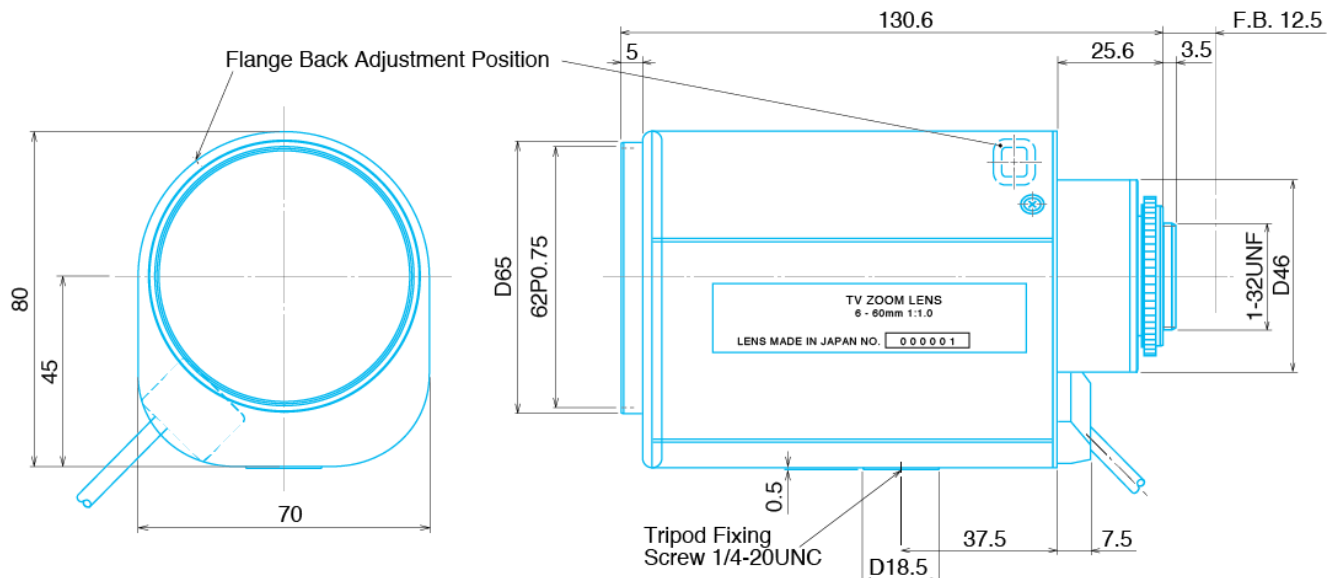

Motorized Zoom 1/3" Varifocal **GAZ6060010**

Part No.	GAZ6060010
Focal Length	6-60mm
Iris Range	f/1.0-1200
Lens Format	1/3"
MOD	1200mm
Mount	CS
Filter Thread	M62xP0.75
Angle of View (HxV) 1/3"	43.6° x 33.4° - 4.6° x 3.4°
Weight	700g
Dimension (WxHxL)	Ø80 x 70 x 131