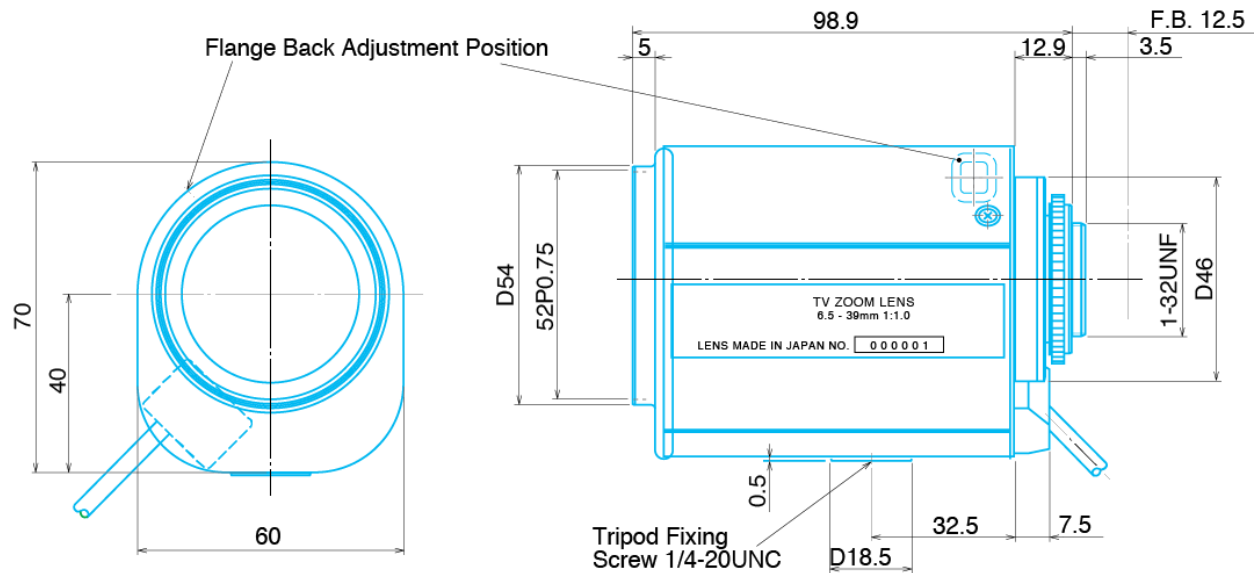

Motorized Zoom 1/3" Varifocal **GAZ6539010**

Part No.	GAZ6539010
Focal Length	6.5-39mm
Iris Range	f/1.0-1200
Lens Format	1/3"
MOD	1000mm
Mount	CS
Filter Thread	M52xP0.75
Angle of View (HxV) 1/3"	40.5° x 31.0° - 7.0° x 5.3°
Weight	500g
Dimension (WxHxL)	Ø60 x 70 x 100