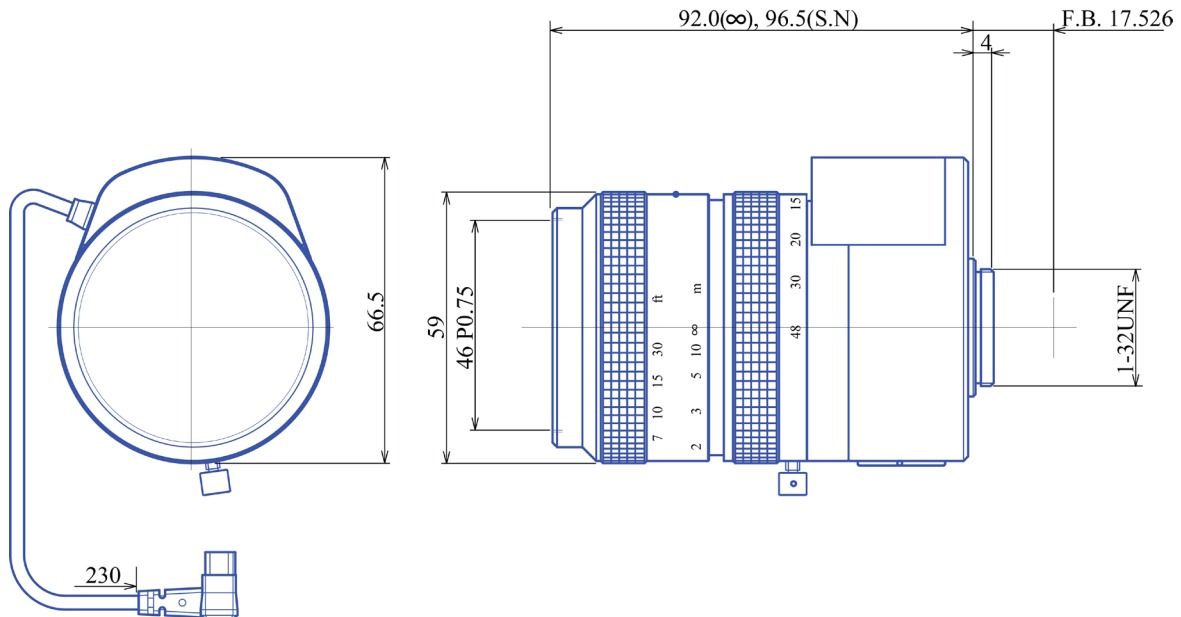

## Auto Iris 1/2" Varifocal GAZ28048010DC4

Part No.	GAZ28048010DC4
Focal Length	8.0-48.0mm
Iris Range	f/1-360
Lens Format	1/2"
MOD	1000mm
Mount	C
Filter Thread	M46xP0.75
Angle of View (HxV) 1/2"	43.6° x 33.4° - 7.7° x 5.7°
Weight	420g
Dimension (DxL)	Ø66.5 x 96.5