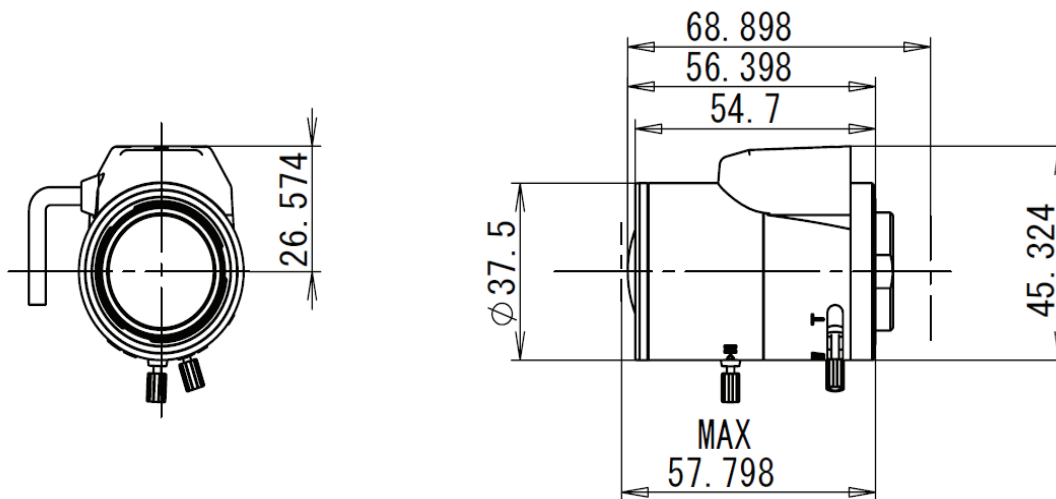

Auto Iris 1/3" Varifocal

GAMP130100BS4

Part No.	GAMP130100BS4
Focal Length	3-10mm
Iris Range	f/1.4-360
Lens Format	1/3"
MOD	300mm
Mount	CS
Filter Thread	S37.5
Angle of View (HxV) 1/3"	110.2° x 88.5° - 34.9° x 28.0°
Weight	80g
Dimension (WXHxL)	Ø38 x 45.5 x 58