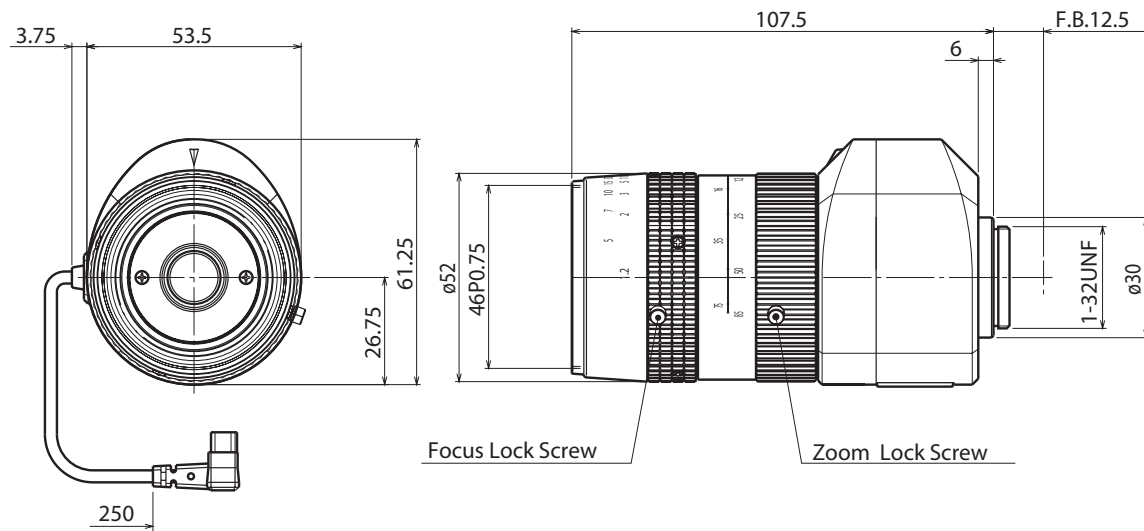

Auto Iris 1/2" Varifocal GA285850BC4

| Part No. | GA285850BC4 |
|--------------------------|-----------------------------|
| Focal Length | 8.5-85.0mm |
| Iris Range | f/1.6-360 |
| Lens Format | 1/2" |
| MOD | 1200mm |
| Mount | CS |
| Filter Thread | M46 x P0.75 |
| Angle of View (HxV) 1/2" | 40.8° x 31.0° - 4.8° x 3.7° |
| Weight | 20g |
| Dimension (WxHxL) | Ø60 x 65 x 105 |