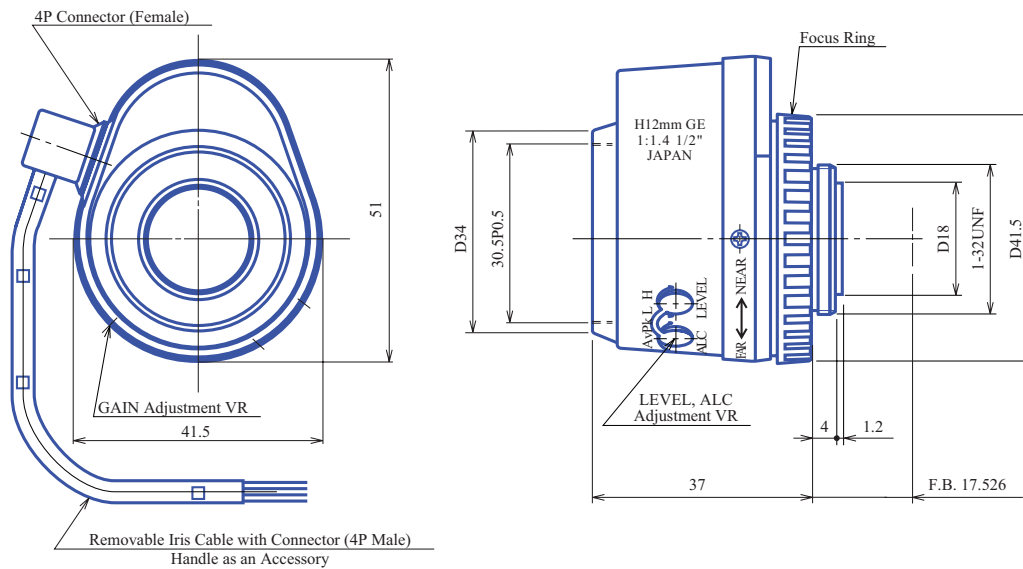

Auto Iris 1/2" Fixed-Focal **GAT21214AC**

Part No.	GAT21214AC
Focal Length	12mm
Iris Range	f/1.4-360
Lens Format	1/2"
MOD	300mm
Mount	C
Filter Thread	M30.5 x P0.5
Angle of View (HxV) 1/2"	29.9° x 22.6°
Weight	60g
Dimension (DxL)	Ø42 x 51 x 37