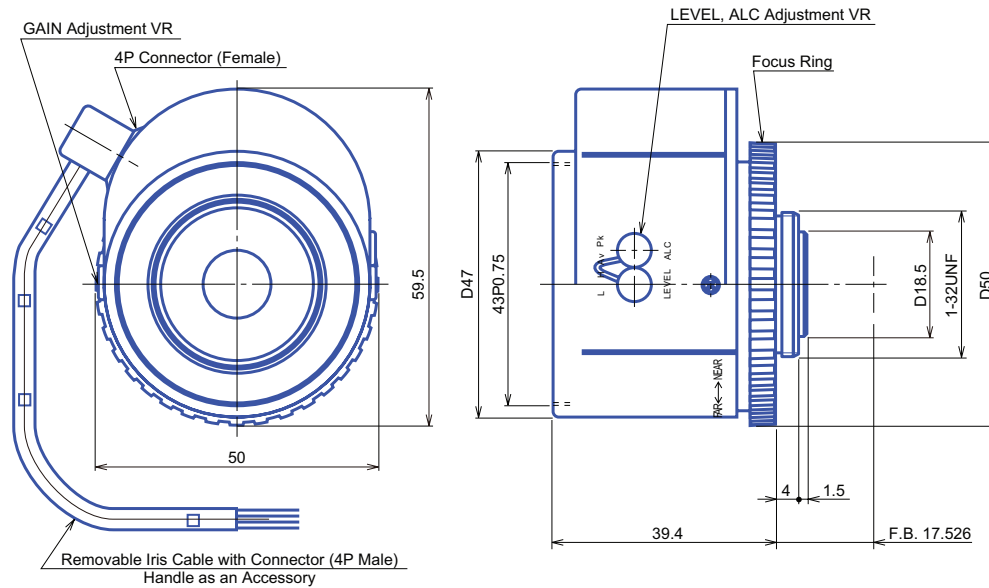

Auto Iris 1/2" Fixed-Focal GAT21212AC

| Part No. | GAT21212AC |
|--------------------------|---------------|
| Focal Length | 12mm |
| Iris Range | f/1.2-360 |
| Lens Format | 1/2" |
| MOD | 300mm |
| Mount | C |
| Filter Thread | M43 x P0.75 |
| Angle of View (HxV) 1/2" | 29.9° x 22.6° |
| Weight | 85g |
| Dimension (WxHxL) | Ø60 x 50 x 40 |