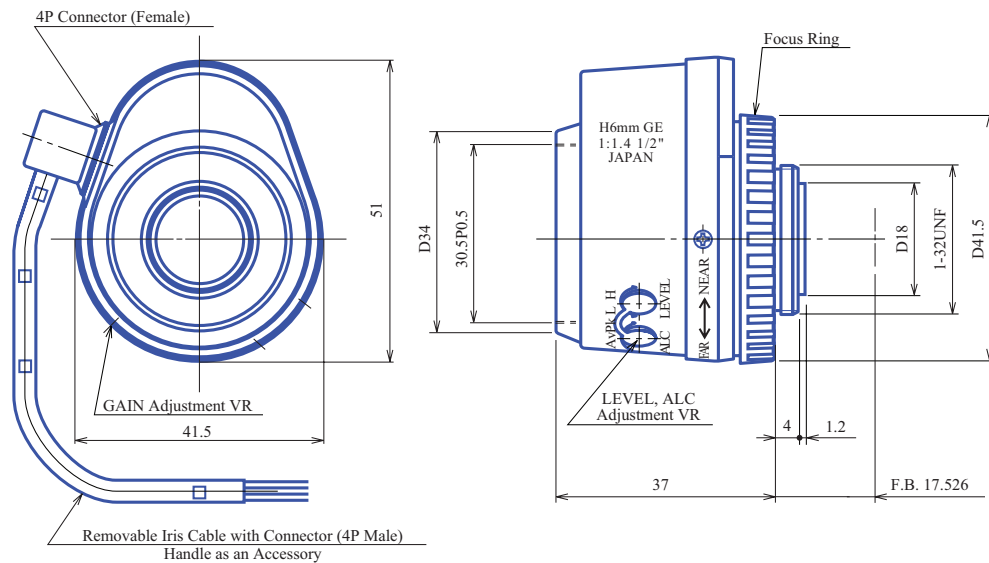

Auto Iris 1/2" Fixed-Focal GAT26014AC

Part No.	GAT26014AC
Focal Length	6mm
Iris Range	f/1.4-360
Lens Format	1/2"
MOD	200mm
Mount	C
Filter Thread	M30.5 x P0.5
Angle of View (HxV) 1/2"	56.1° x 43.6°
Weight	60g
Dimension (WxHxL)	Ø42 x 51 x 37