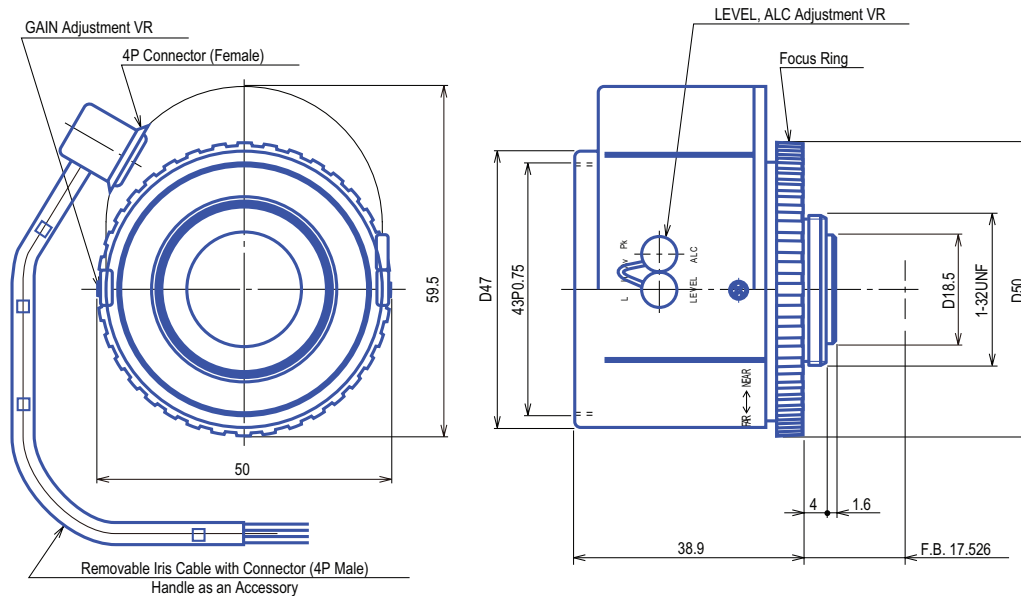

## Auto Iris 1/2" Fixed-Focal GAT26012AC

Part No.	GAT26012AC
Focal Length	6mm
Iris Range	f/1.2-360
Lens Format	1/2"
MOD	200mm
Mount	C
Filter Thread	M43 x P0.75
Angle of View (HxV) 1/2"	56.1° x 43.6°
Weight	85g
Dimension (WxHxL)	Ø60 x 50 x 39