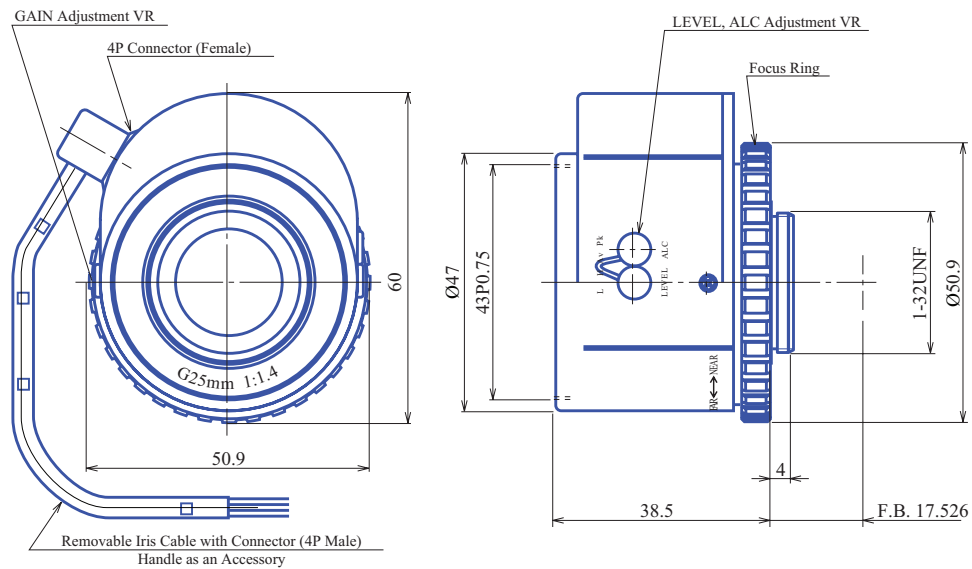

Auto Iris 1" Fixed-Focal GA42514AC

Part No.	GA42514AC
Focal Length	25mm
Iris Range	f/1.4-360
Lens Format	1"
MOD	500mm
Mount	C
Filter Thread	M43 x P0.75
Angle of View (HxV)	28.7° x 21.7°
Weight	100g
Dimension (WxHxL)	Ø51 x 60 x 39