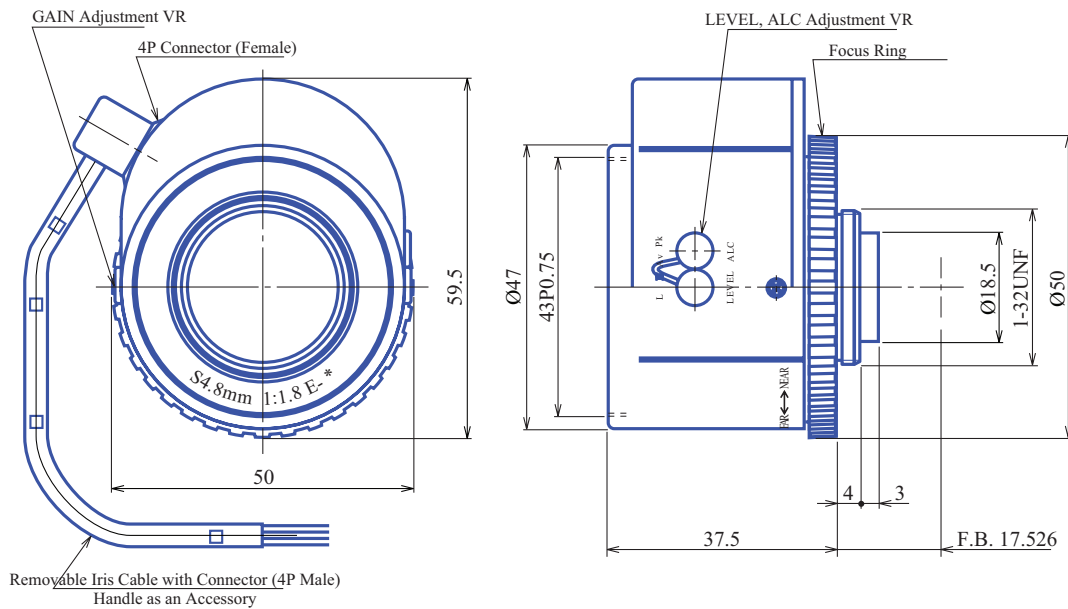

Auto Iris 2/3" GA34814AC

Part No.	GA34814AC
Focal Length	4.8mm
Iris Range	f/1.8-360
Lens Format	2/3"
MOD	200mm
Mount	C
Filter Thread	M43xP0.75
Weight	100g
Dimension (WxHxL)	Ø50 x 60 x 38