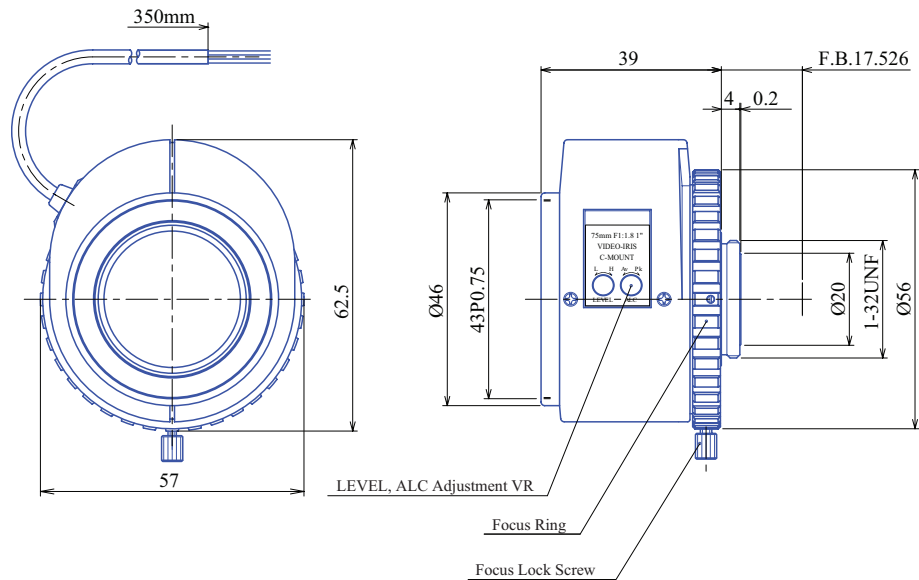

Auto Iris 1/2" GA23512AC

Part No.	GA23512AC
Focal Length	35mm
Iris Range	f/1.2-360
Lens Format	1/2"
MOD	1000mm
Mount	C
Filter Thread	M43xP0.75
Angle of View (HxV)	10.4° x 7.8°
Weight	150g
Dimension (WxHxL)	Ø62.5 x 57.0 x 39.0