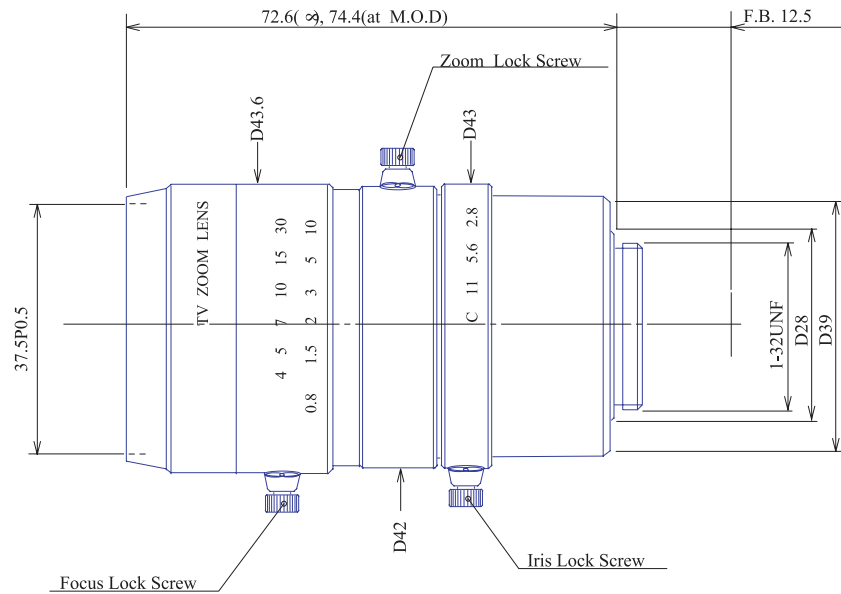

## HR Manual Varifocal Zoom 1/3" Varifocal GM16539MSN

Part No.	GM16539MSN
Focal Length	6.5-39mm
Iris Range	f/1.4-Close
Lens Format	1/3"
MOD	800mm
Mount	CS
Filter Thread	M37.5xP0.5
Angle of View (HxV) 1/3"	40° x 31° - 7° x 5.5°
Weight	125g