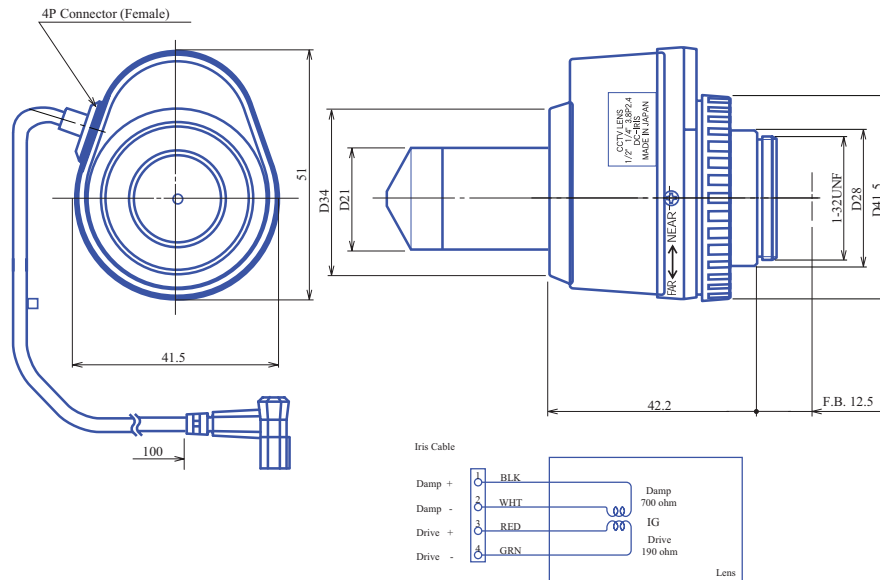

Pinhole 1/3" Fixed-Focal **GAPM13824BS**

Part No.	GAPM13824BS
Focal Length	3.8mm
Iris Range	f/2.4-360
Lens Format	1/3"
MOD	1000mm
Mount	CS
Filter Thread	S21
Angle of View (HxV) 1/3"	53.5° x 43.1°
Weight	80g
Dimension (DxL)	Ø21 x 51 x 41.5