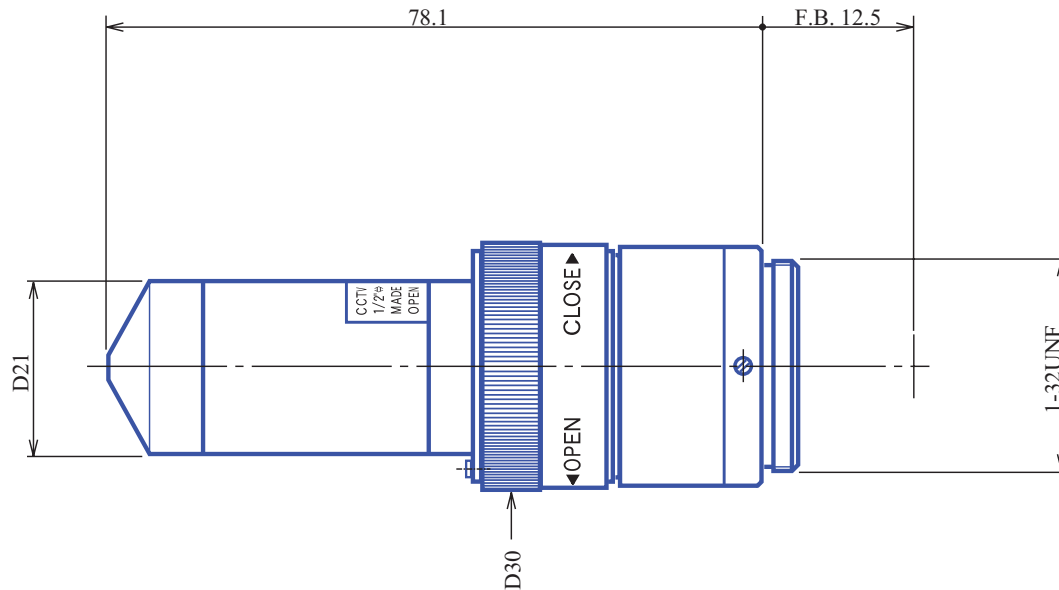

Pinhole 1/3" Fixed-Focal GMPM13824S

Part No.	GMPM13824S
Focal Length	3.8mm
Iris Range	f/2.4-Close
Lens Format	1/3"
MOD	1000mm
Mount	CS
Filter Thread	S21
Angle of View (HxV) 1/3"	53.5° x 43.1°
Weight	80g
Dimension (DxL)	Ø30 x 78.1