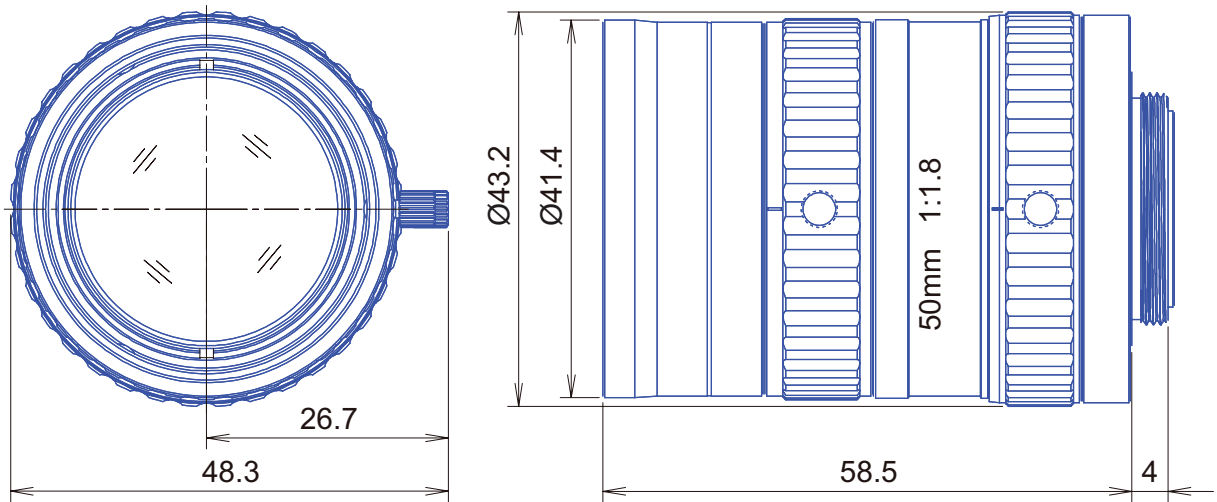

12 MP 2/3" Fixed-Focal

GM12HR35018MCN

Part No.	GM12HR35018MCN
Focal Length	50mm
Iris Range	f/1.8-22
Lens Format	2/3"
Resolution	260 lp/mm
MOD	400mm
Mount	C
Filter Thread	M37.5xP0.5
Angle of View (HxVxD) 2/3"	10°1' x 7°6' x 12°6'
Weight	173g
Dimension (DxL)	Ø43.2 x 58.5