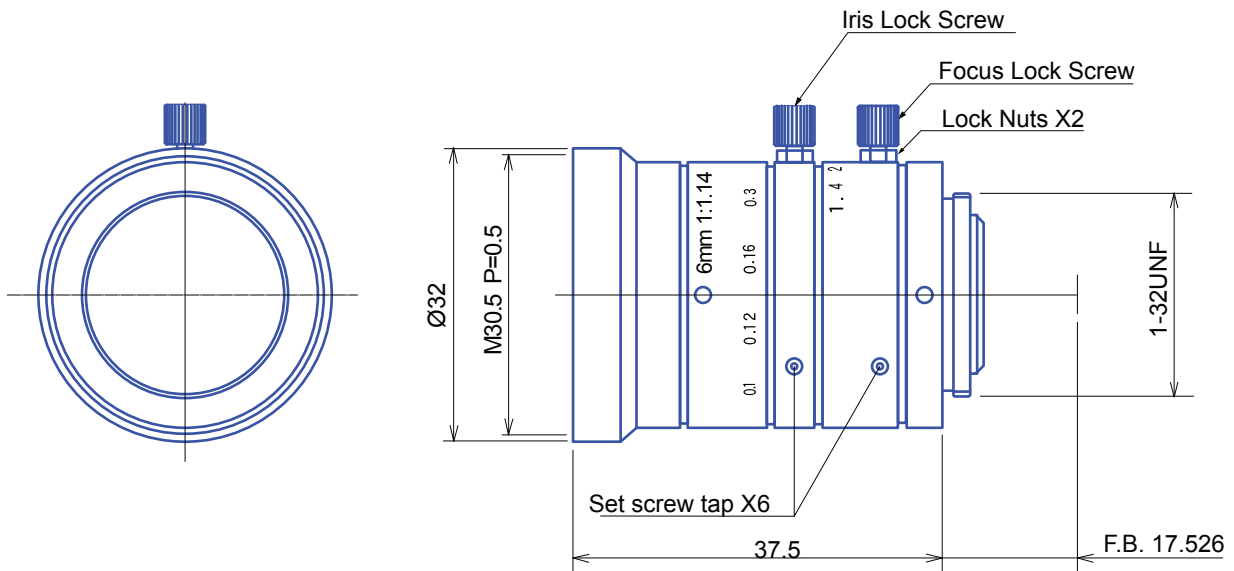

1.5 MP 1/2" Fixed-Focal

GMHR26014MCN-1

Part No.	GMHR26014MCN-1
Focal Length	6mm
Iris Range	f/1.4-16 (Click-Stop)
Lens Format	1/2"
Resolution	120 lp/mm
MOD	200mm
Mount	C
Filter Thread	M30.5xP0.5
Angle of View (HxV) 1/2"	57.4° x 44.3° x 72.9°
Weight	110g
Dimension (DxL)	Ø34 x 16