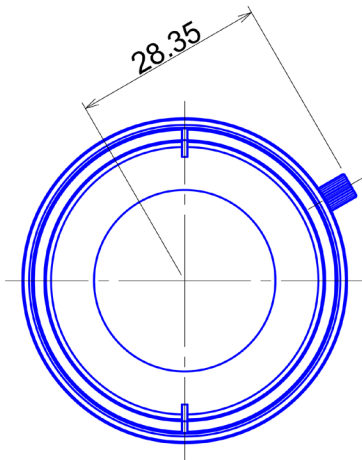

12 MP 2/3" Fixed-Focal

GM12HR31814MCN-1

Part No.	GM12HR31814MCN-1
Focal Length	18mm
Iris Range	f/1.4-Close
Lens Format	2/3"
Resolution	260 lp/mm
MOD	200mm
Mount	C
Filter Thread	M46 x P0.75
Angle of View (HxV) 1/2"	20°4' x 15°4'
Angle of View (HxV) 1/2"	27°8' x 21°
Weight	285g
Dimension (DxL)	Ø48 x 73.5