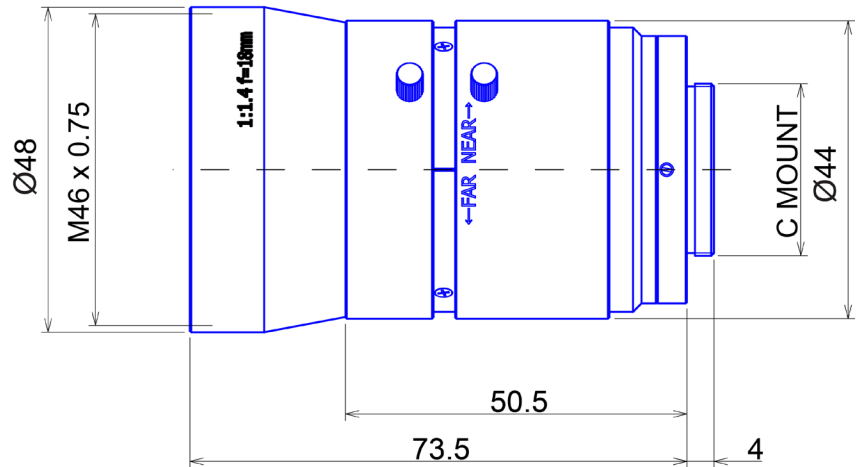

12 MP 2/3" Fixed-Focal

GM12HR31814MCN-1

Part No.	GM12HR31814MCN-1
Focal Length	18mm
Iris Range	f/1.4-Close
Lens Format	2/3"
Resolution	260 lp/mm
MOD	200mm
Mount	C
Filter Thread	M46 x P0.75
Angle of View (HxV) 1/2"	20°4' x 15°4'
Angle of View (HxV) 1/2"	27°8' x 21°
Weight	285g
Dimension (DxL)	Ø48 x 73.5